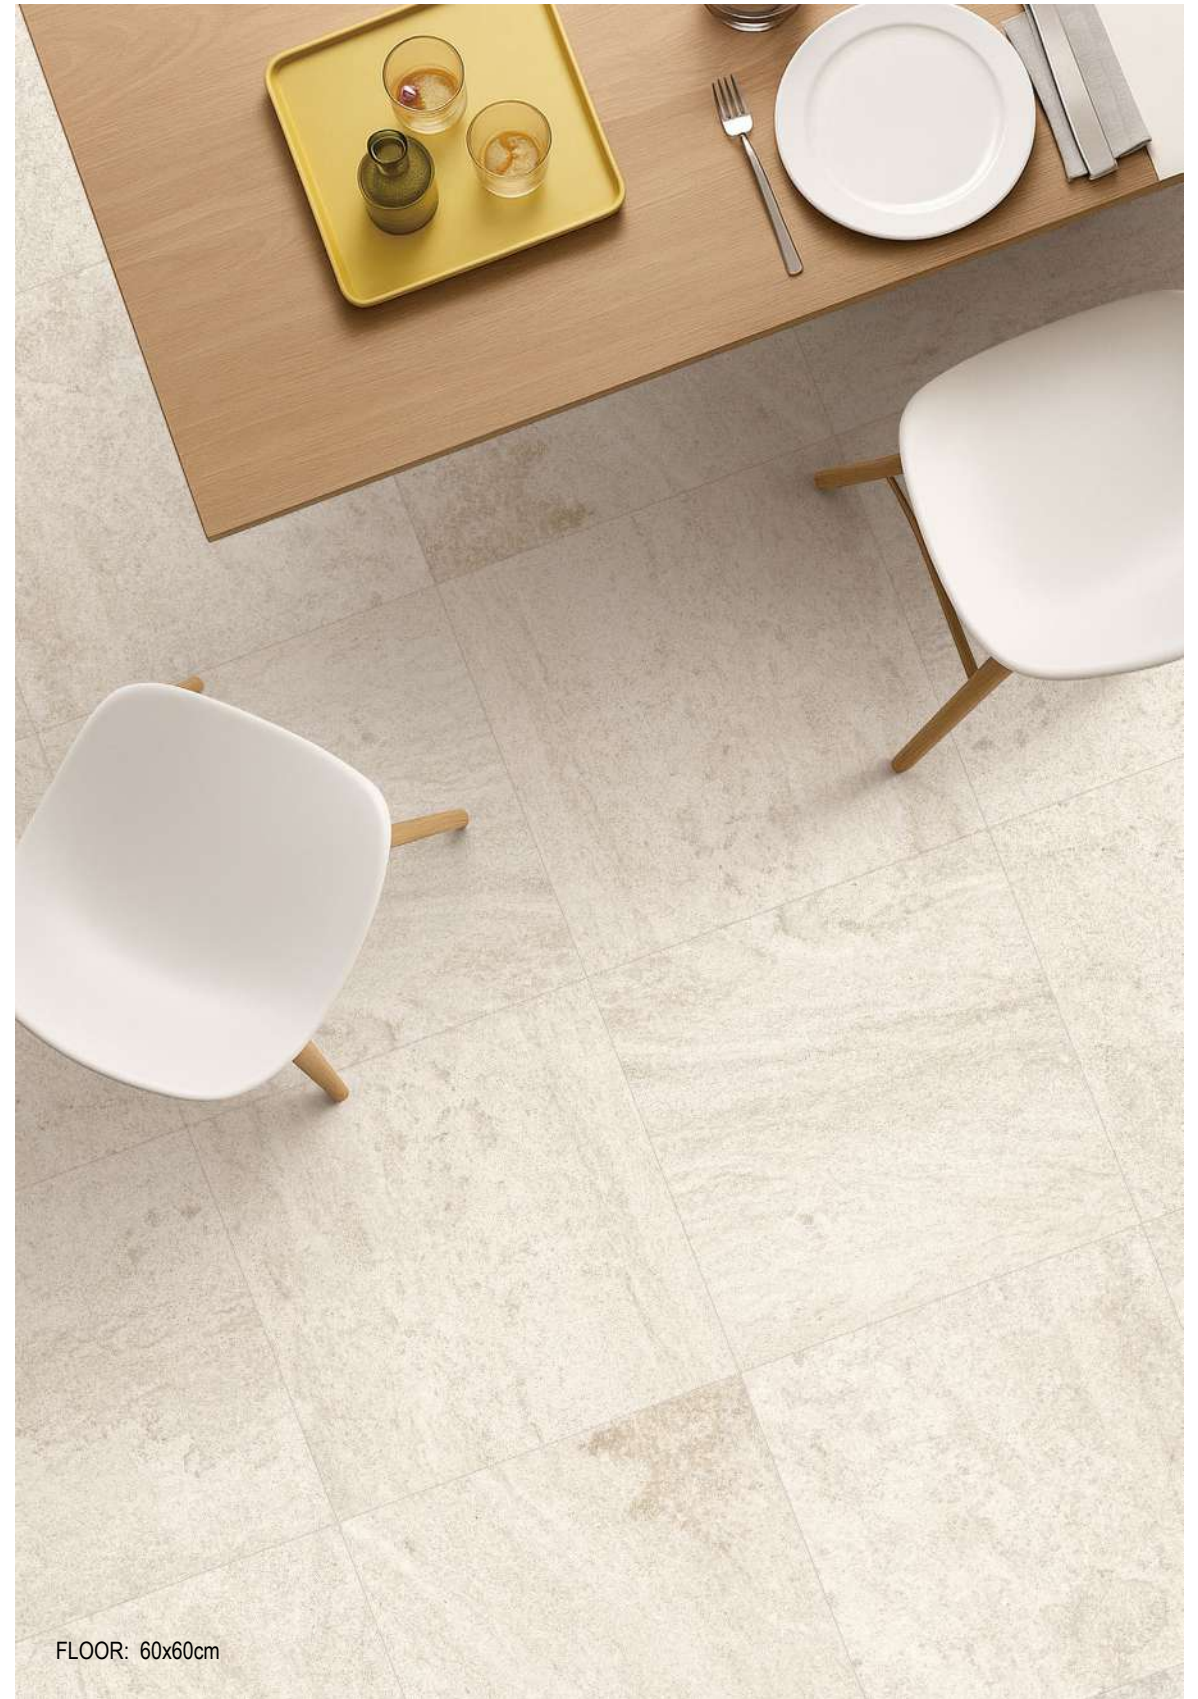

CAYENNE

Collection

RUSHMORE

RUSHMORE

Influenced by the raw character of sandstone, this collection embraces nature in its purest form. Textured surfaces and earthy shades create interiors that feel grounded, enduring, and unmistakably real.

RAW BEAUTY DEPTH IN EVERY DETAIL

RUSHMORE LIGHT 60x120cm

RUSHMORE
LIGHT

FLOOR: 60x60cm

RUSHMORE

LIGHT

RUSHMORE
PEARL

FLOOR: 60x60cm

RUSHMORE

PEARL

RUSHMORE
MUD

FLOOR: 60x60cm

CAYENNE

RUSHMORE COLLECTION

12-13

RUSHMORE