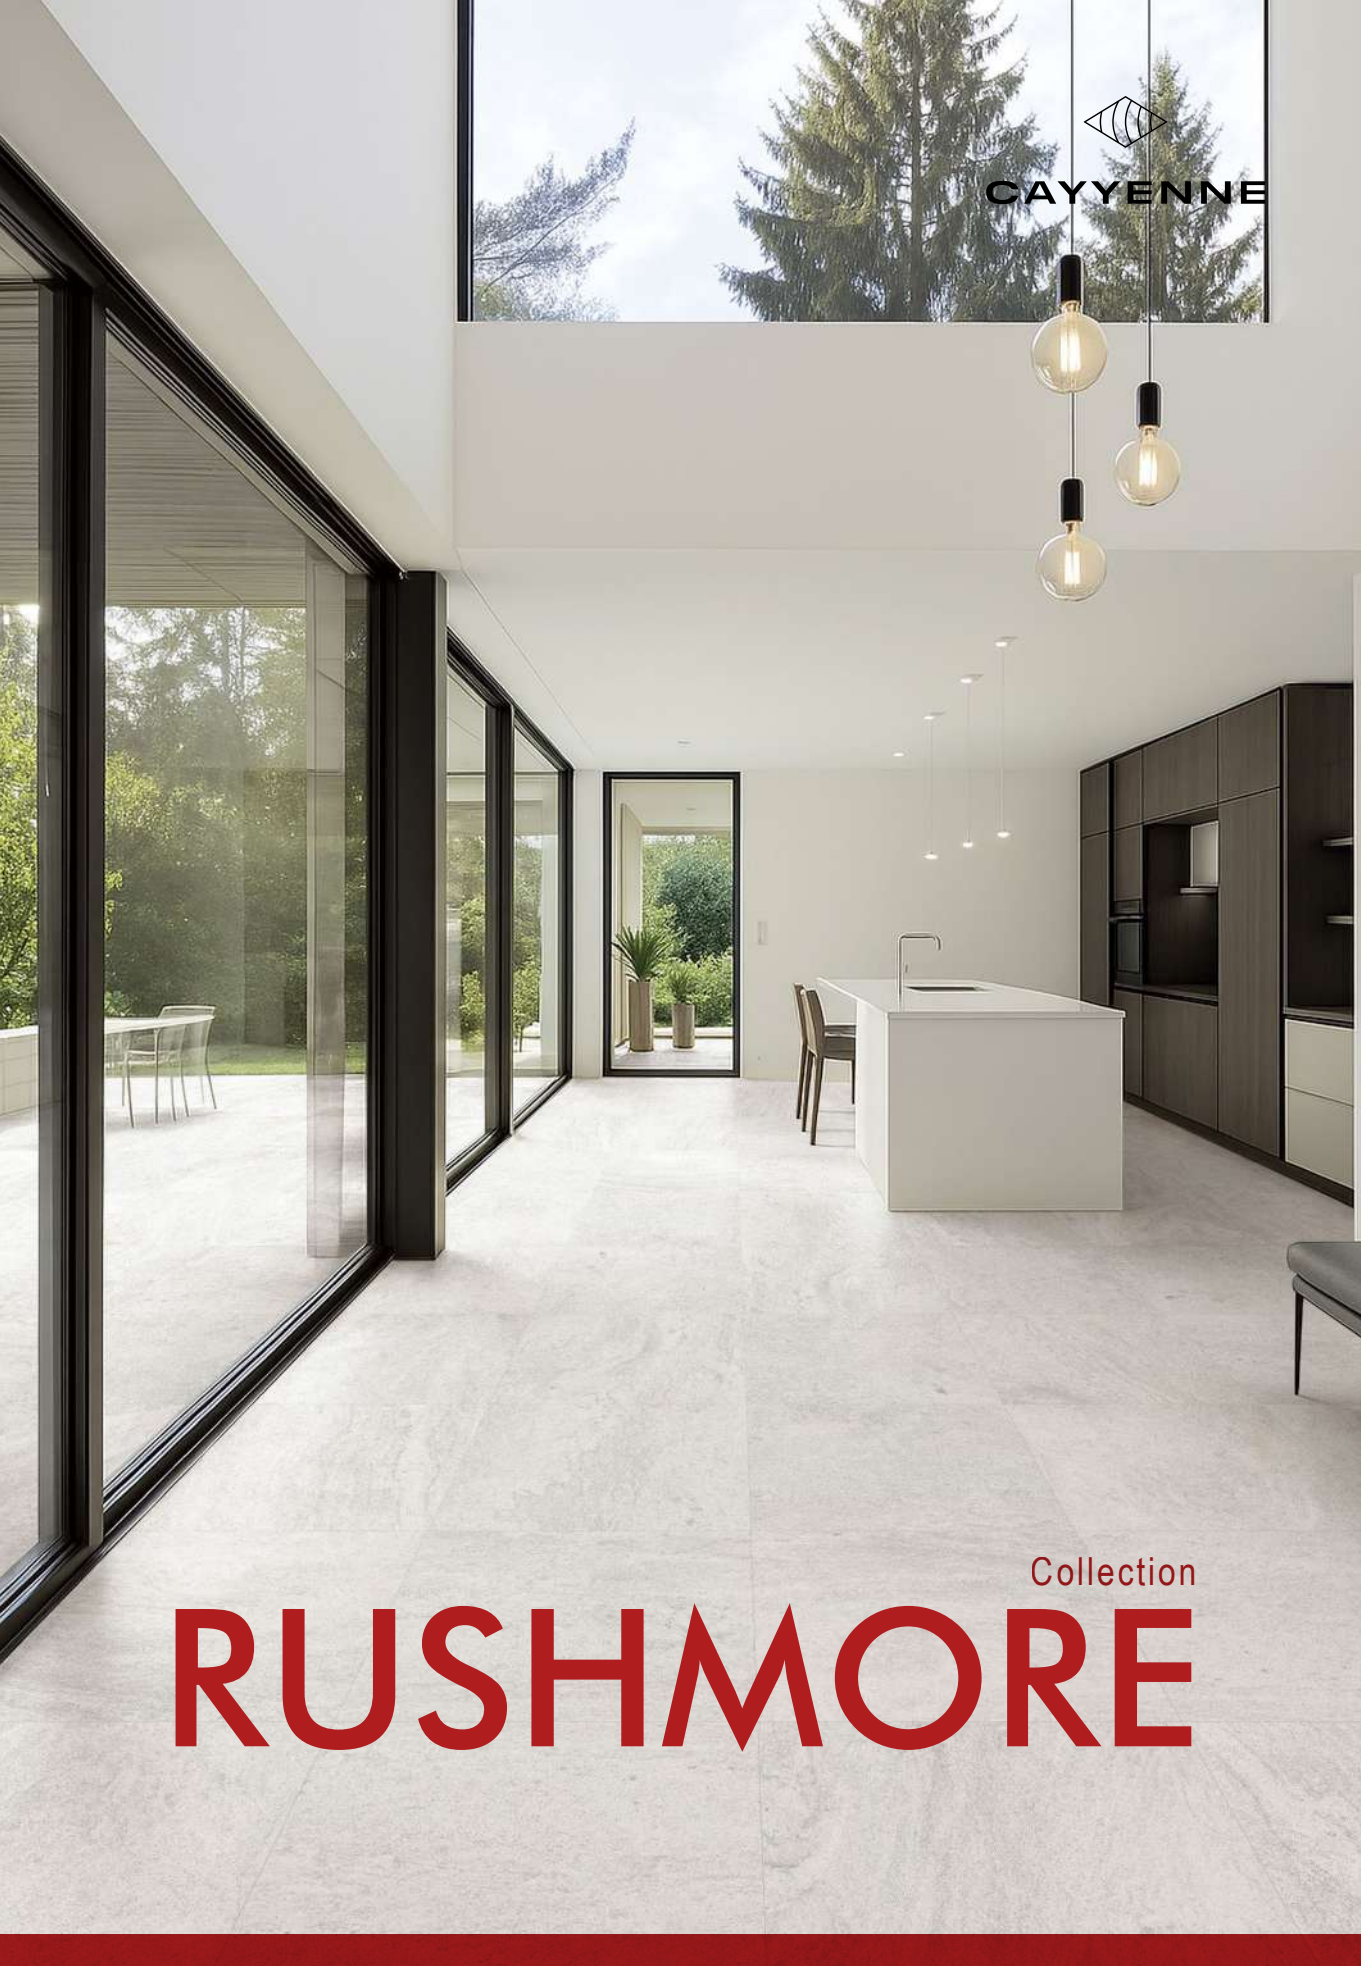

CAYENNE

Collection

RUSHMORE

RUSHMORE

Influenced by the raw character of sandstone, this collection embraces nature in its purest form. Textured surfaces and earthy shades create interiors that feel grounded, enduring, and unmistakably real.

RAW BEAUTY DEPTH IN EVERY DETAIL

RUSHMORE LIGHT 60x120cm

RUSHMORE
LIGHT

FLOOR: 60x60cm

RUSHMORE

LIGHT

RUSHMORE
PEARL

FLOOR: 60x60cm