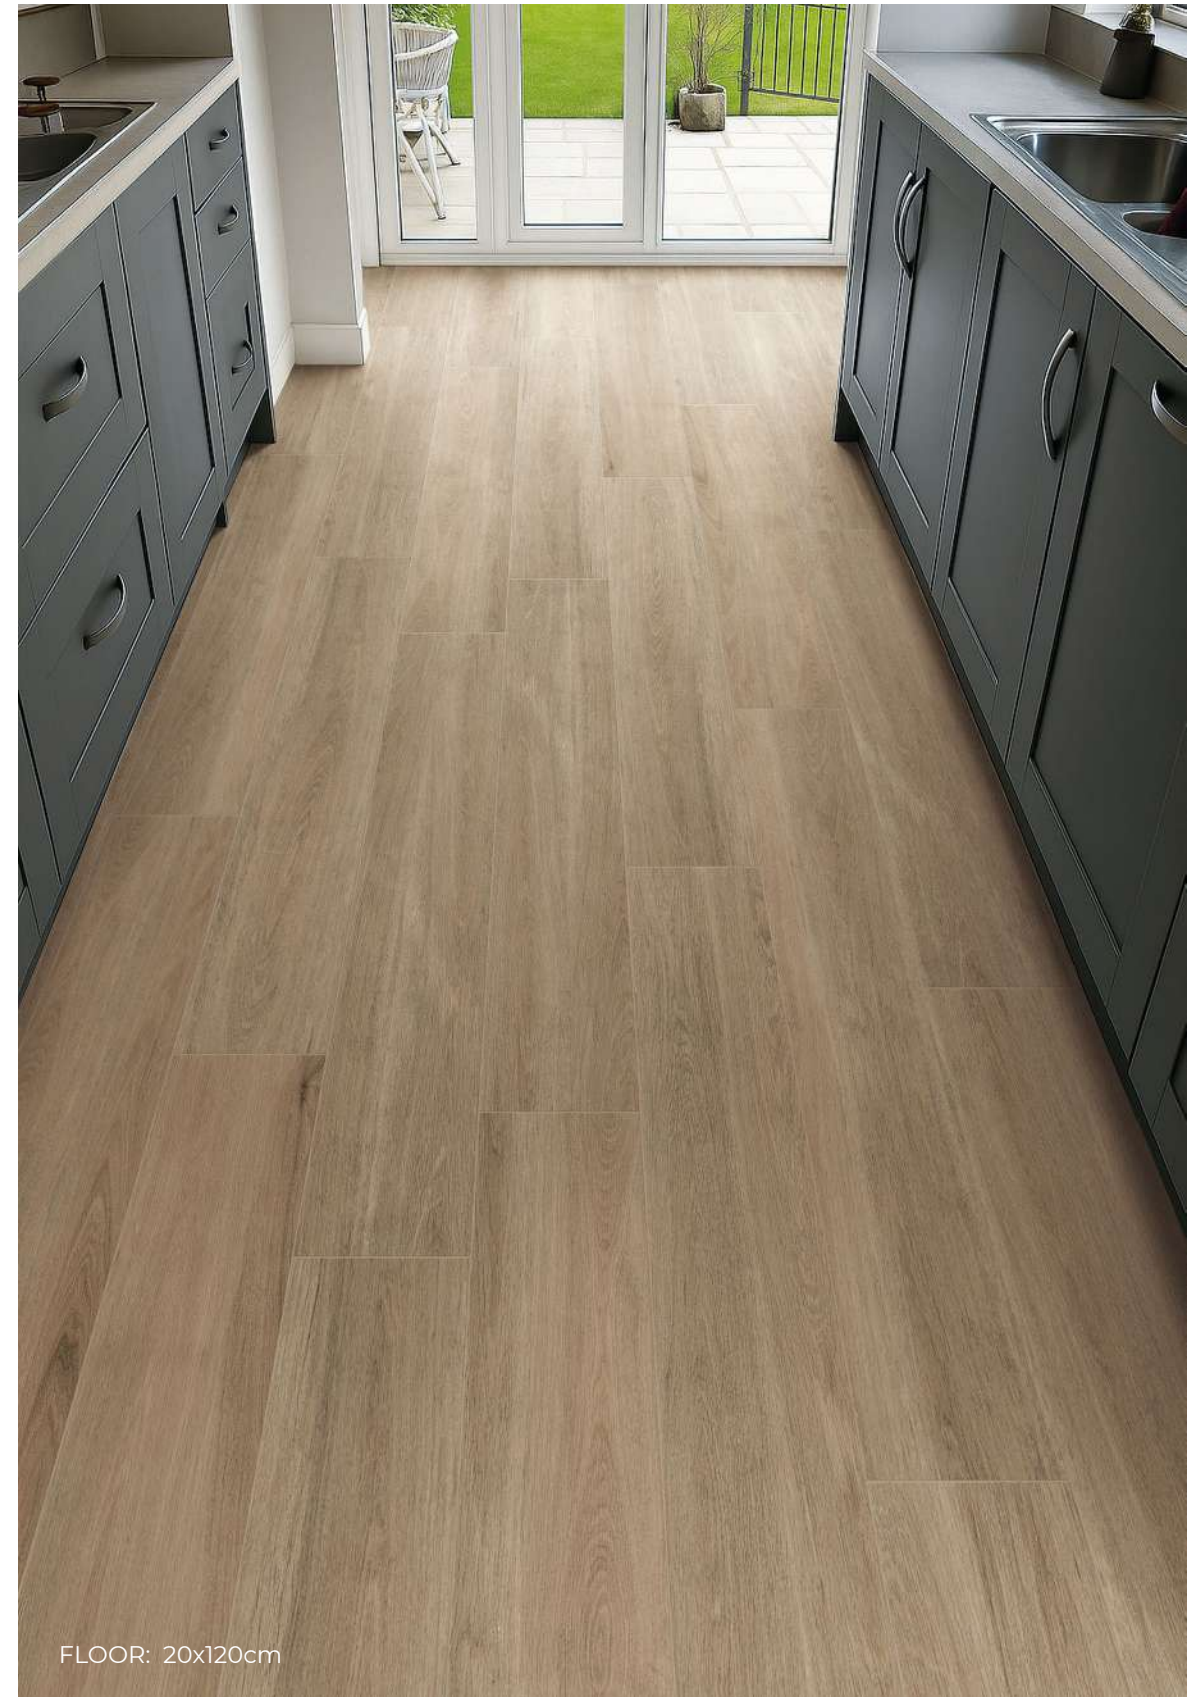

CAYYENNE

LUMER  
ROBLE

FLOOR: 20x120cm

LUMER COLLECTION

LUMER  
OAK

FLOOR: 20x120cm

FLOOR: 20x120cm

CAYENNE