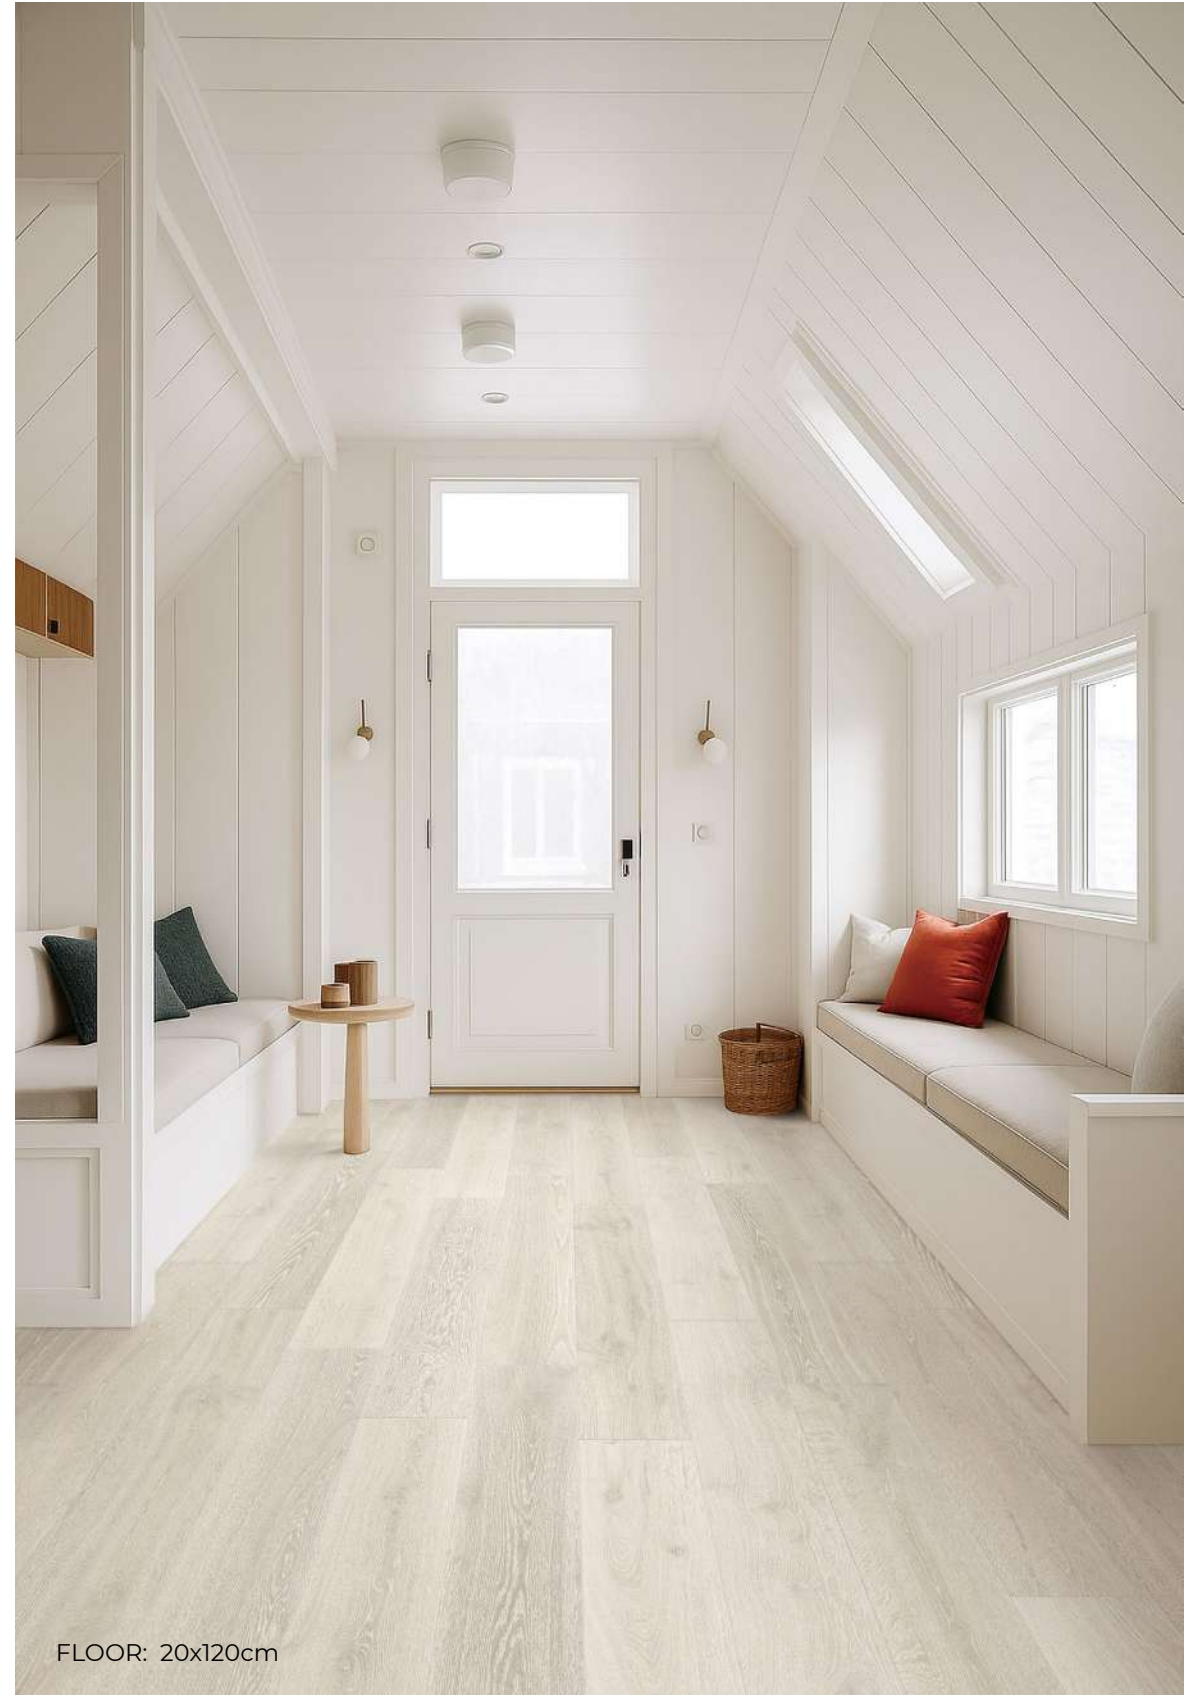

HALSTON

Collection

CAYENNE

Natural elegance
with a contemporary
character.

20x120cm

HALSTON

Collection

Inspired by the understated beauty and timeless appeal of wood, Halston combines soft grains and balanced tones to create sophisticated and welcoming spaces. Its finish provides durability and easy maintenance, offering a versatile solution for projects that seek style without compromising functionality.

HALSTON VANILLA 20x120cm

CAYYENNE

Vanilla

Avorio

Gold

Roble

Ceniza

Natural

HALSTON

Collection

VANILLA

FLOOR: 20x120cm

FLOOR: 20x120cm

CAYENNE

HALSTON COLLECTION

FLOOR: 20x120cm

FLOOR: 20x120cm

FLOOR: 20x120cm

FLOOR: 20x120cm

FLOOR: 20x120cm

HALSTON

Collection

GOLD

FLOOR: 20x120cm