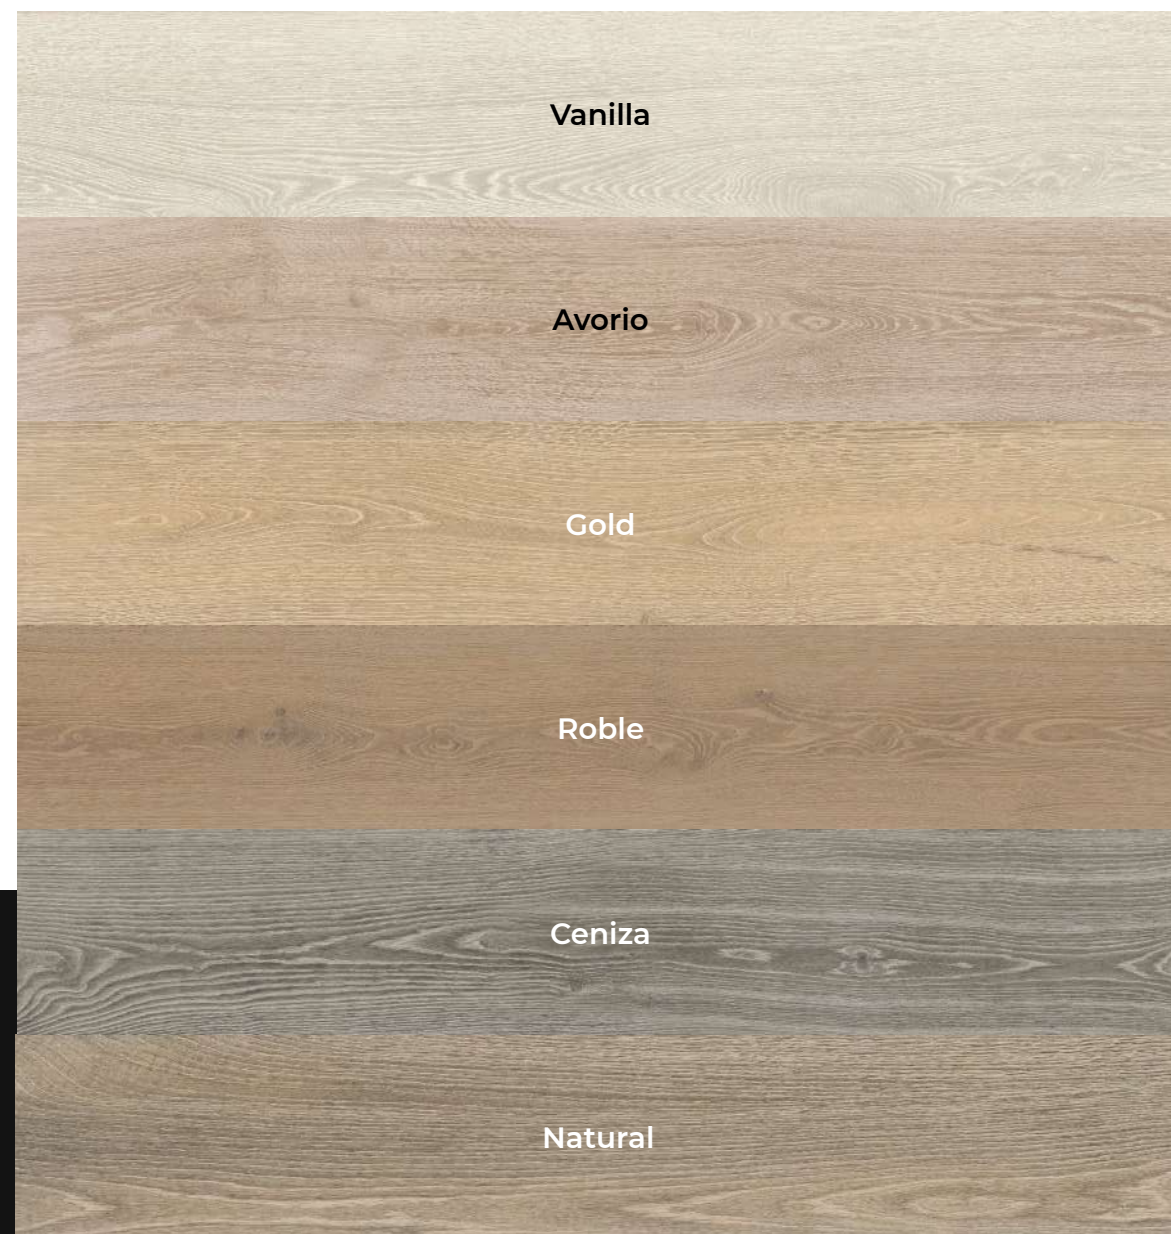

HALSTON

Collection

CAYENNE

Natural elegance
with a contemporary
character.

20x120cm

HALSTON

Collection

Inspired by the understated beauty and timeless appeal of wood, Halston combines soft grains and balanced tones to create sophisticated and welcoming spaces. Its finish provides durability and easy maintenance, offering a versatile solution for projects that seek style without compromising functionality.

HALSTON VANILLA 20x120cm

CAYYENNE

Vanilla

Avorio

Gold

Roble

Ceniza

Natural

HALSTON

Collection

VANILLA

FLOOR: 20x120cm

FLOOR: 20x120cm

CAYENNE

HALSTON COLLECTION

FLOOR: 20x120cm

FLOOR: 20x120cm

FLOOR: 20x120cm

FLOOR: 20x120cm

FLOOR: 20x120cm

HALSTON

Collection

GOLD

FLOOR: 20x120cm