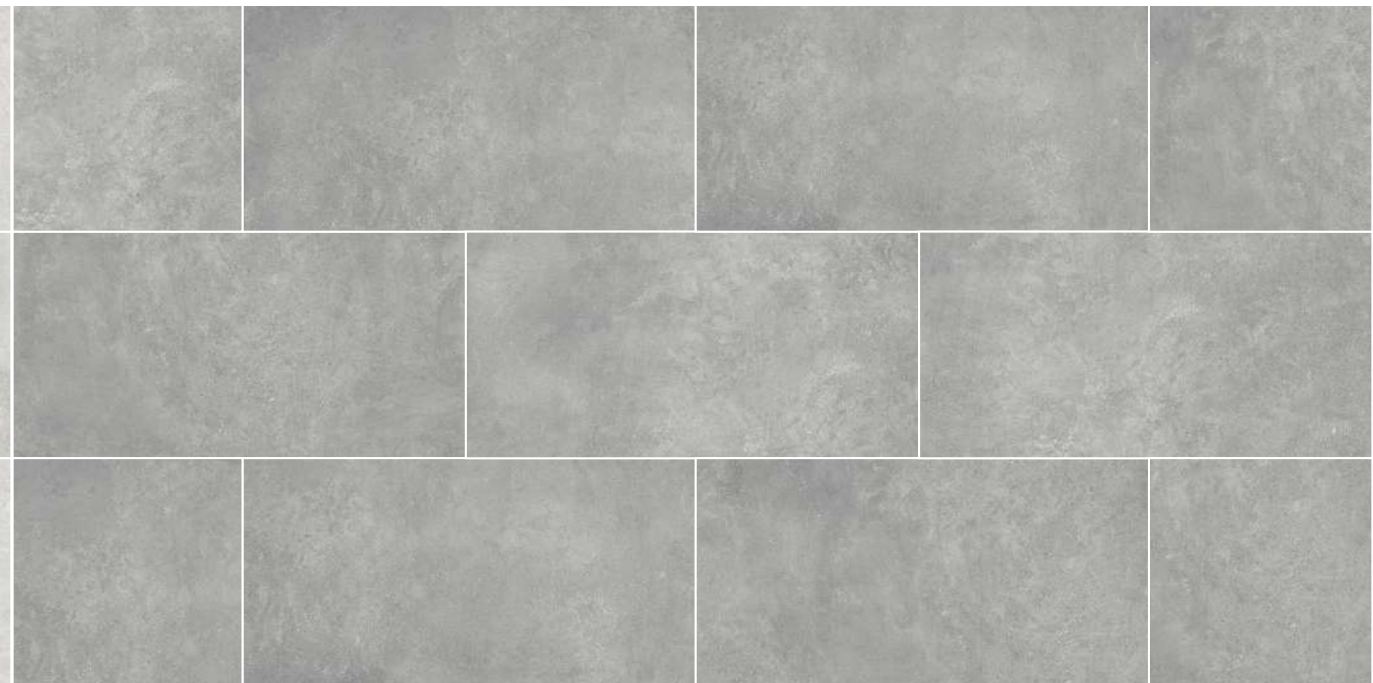

# EARTHLY STRENGTH IN EVERY DETAIL

CITIC WHITE 60x120cm

**CITIC**  
WHITE

**CAYYENNE**

FLOOR: 60x60cm

CITIC COLLECTION

**CITIC**  
WHITE

**CITIC**  
BEIGE

**CAYYENNE**

FLOOR: 60x60cm

CITIC COLLECTION

**CITIC**  
BEIGE

**CITIC**  
L-GREY

FLOOR: 60x60cm

**CITIC**  
L-GREY

FLOOR: 60x120cm

WHITE

BEIGE

L-GREY

D-GREY

WHITE

BEIGE

L-GREY

D-GREY