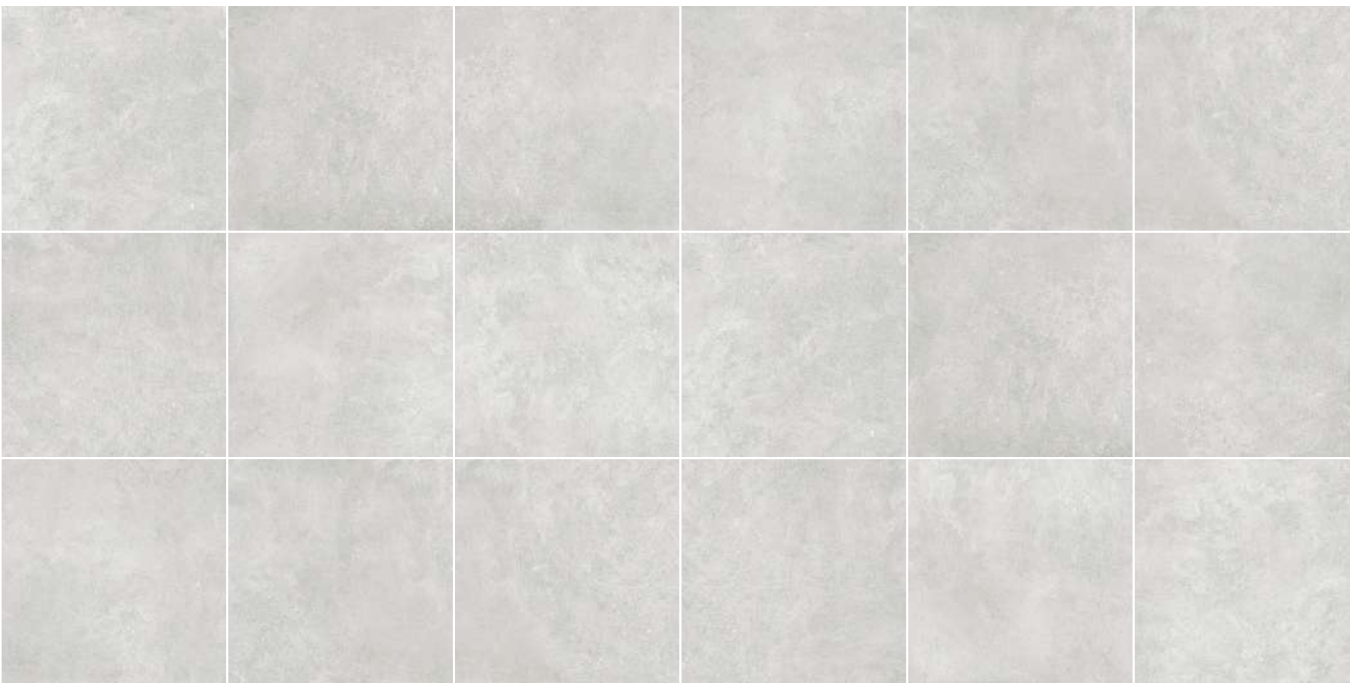

**TECHNICAL
INFORMATION**

Matt
Full Body
Pocelain With Texture Mold

PACKING LIST

SIZE (mm)	BOXES/PALLET	PCS/CTN	M²/CTN	KG/CTN
600x600	40	4	1.44	31.5
600x1200	60	2	1.44	34

60x60cm

Available 9 faces