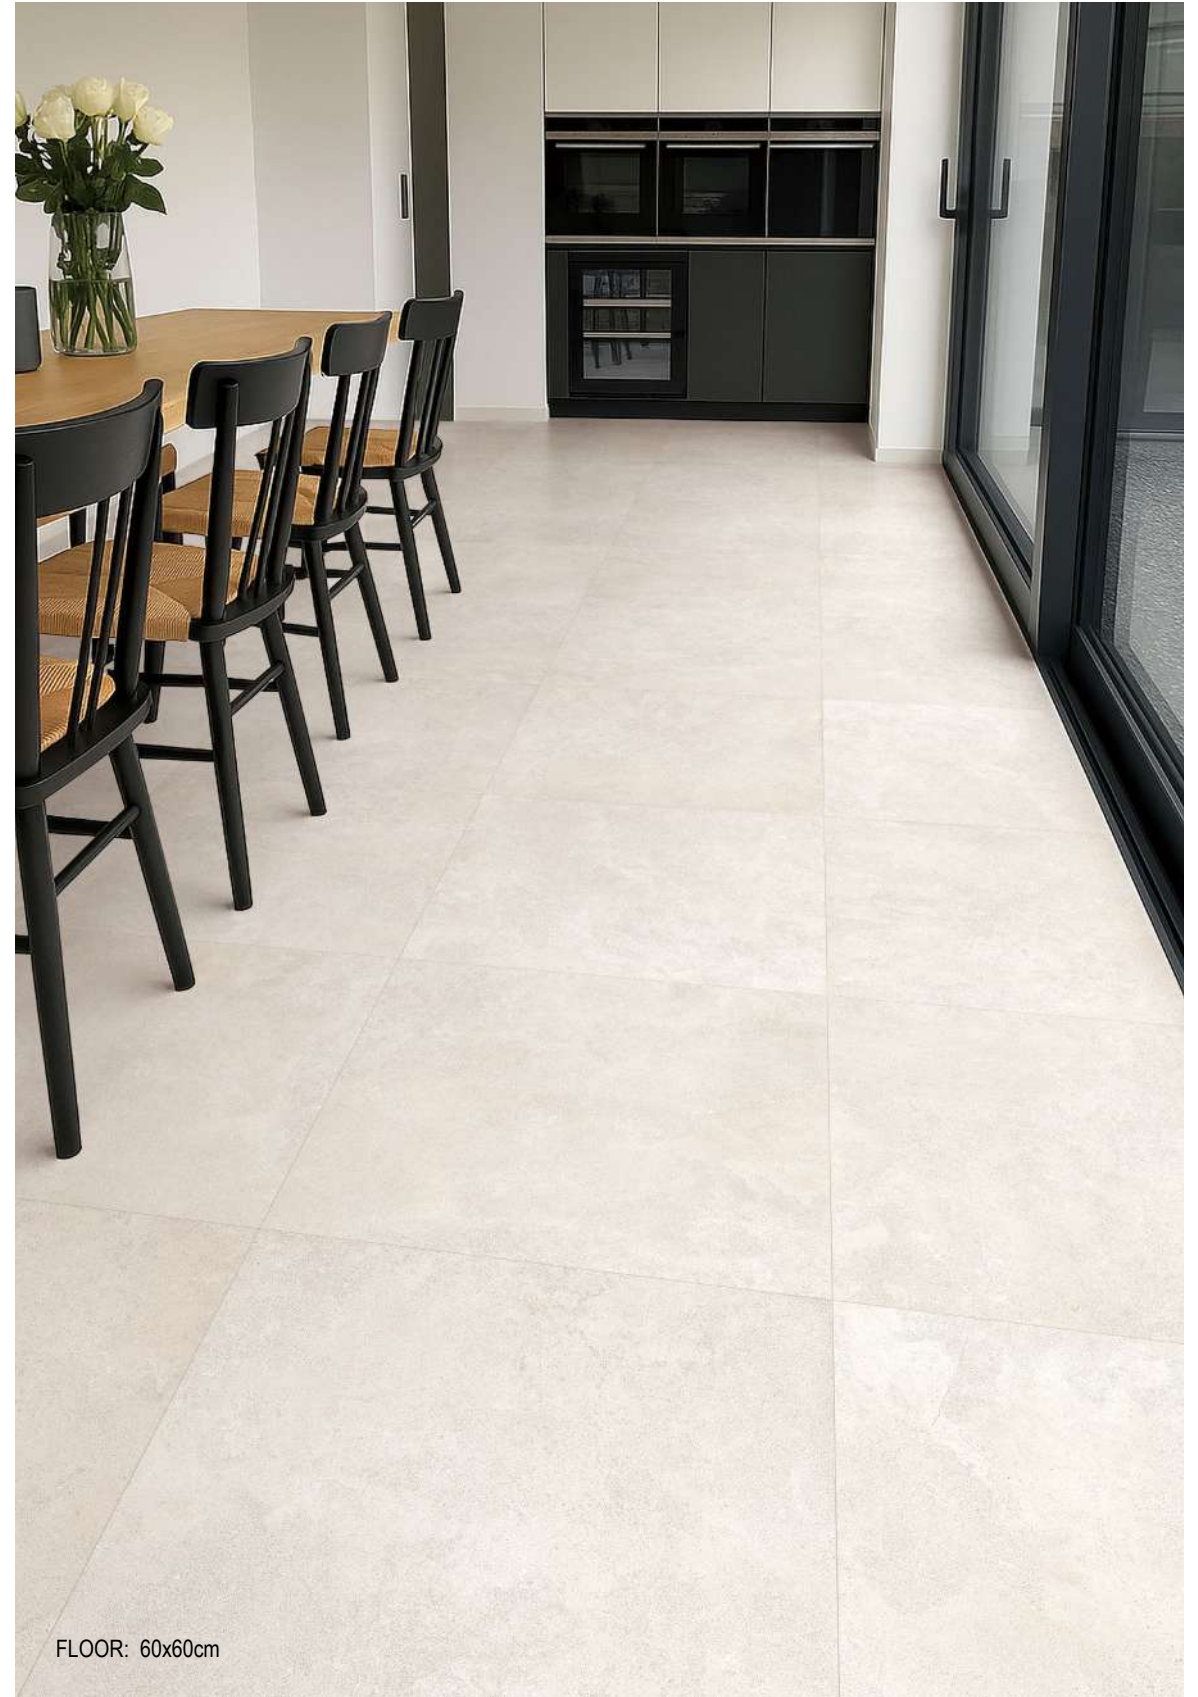

CAYENNE

Collection  
**CITIC**

CITIC

Inspired by the rugged beauty of coarse sandstone, this collection celebrates the untamed spirit of nature. Distinct textures and earthy tones convey a sense of grounding strength, crafting spaces that feel raw, timeless, and profoundly real.

# EARTHLY STRENGTH IN EVERY DETAIL

CITIC WHITE 60x120cm

**CITIC**  
WHITE

**CAYYENNE**

FLOOR: 60x60cm

CITIC COLLECTION

**CITIC**  
WHITE

**CITIC**  
BEIGE

**CAYYENNE**

FLOOR: 60x60cm

CITIC COLLECTION

**CITIC**  
BEIGE

**CITIC**  
L-GREY

FLOOR: 60x60cm

**CITIC**  
L-GREY

FLOOR: 60x120cm