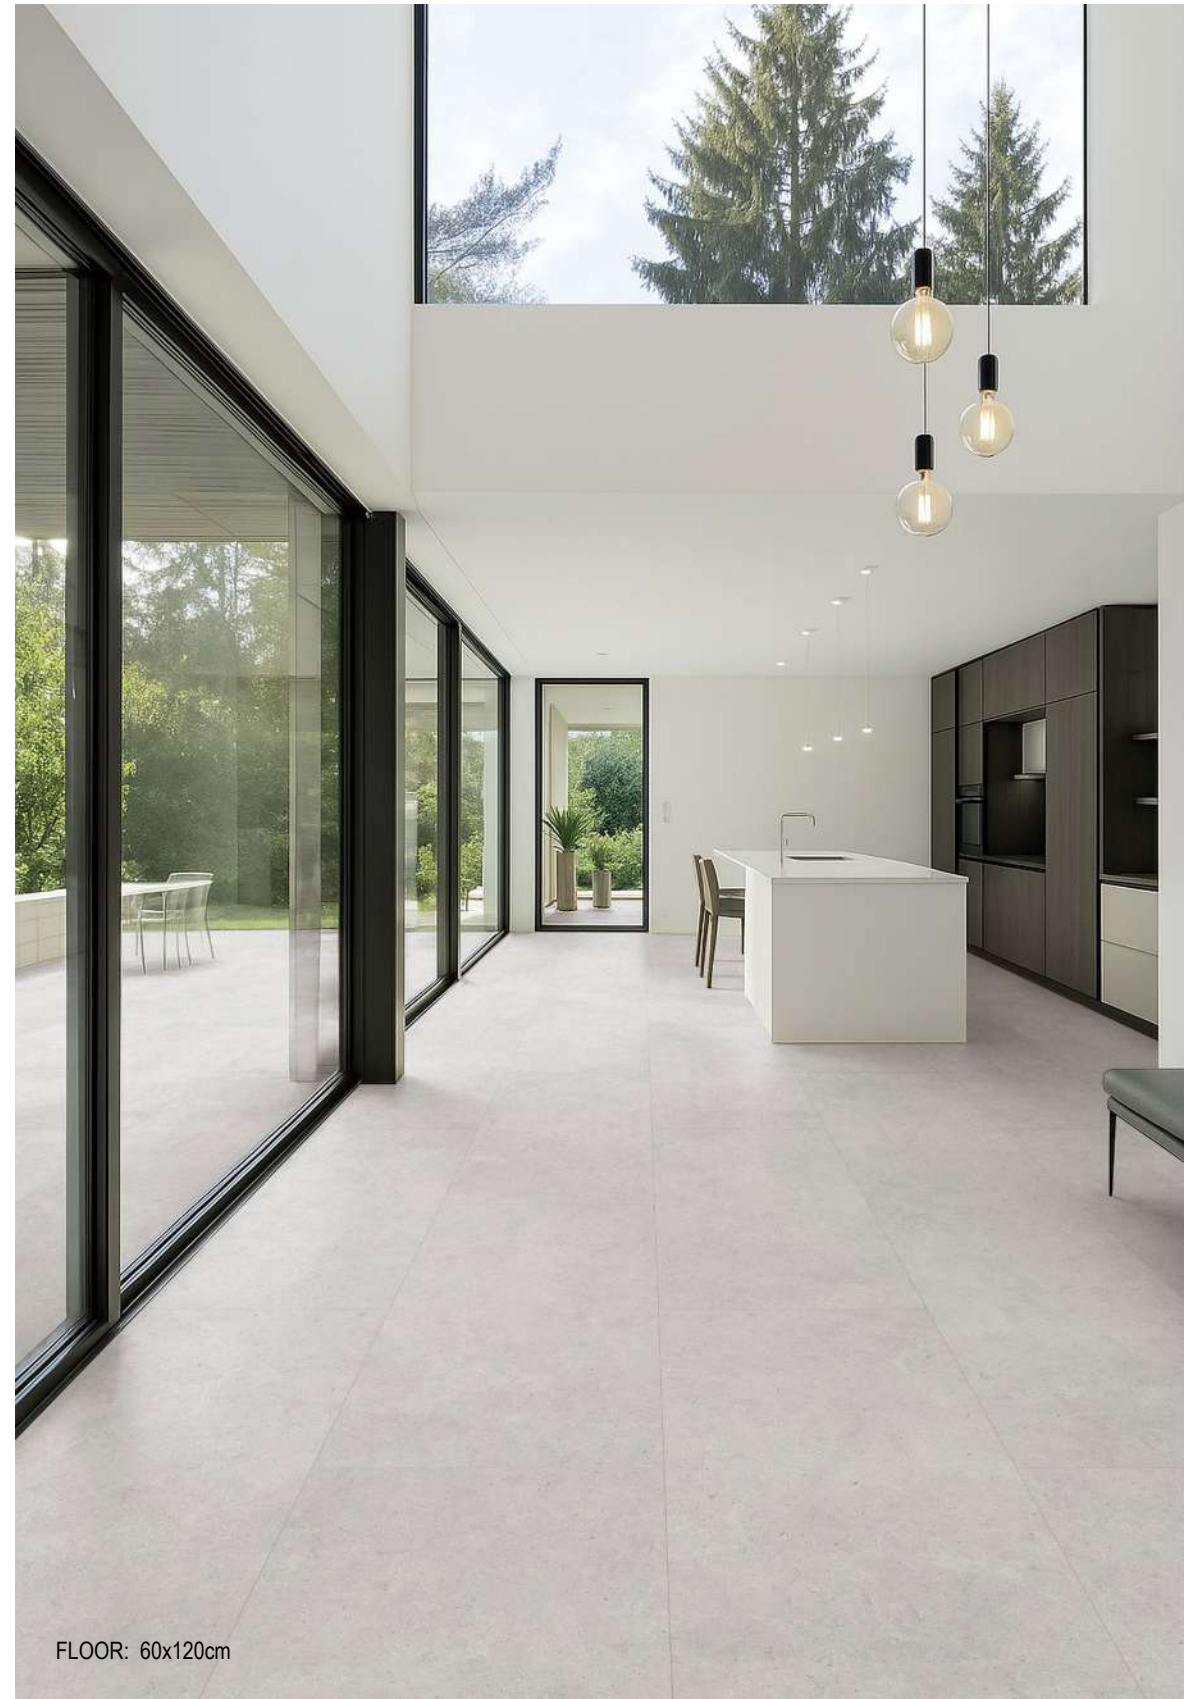

Collection

LIME STONE

CAYENNE

LIMESTONE

Inspired by the layered beauty of sandstone, with patterns both bold and delicate, this collection reflects the rhythm of nature itself. Varied textures and gentle highlights infuse every space with balance, elegance, and a timeless connection to the earth.

NATURAL DEPTH IN EVERY GRAIN

LIMESTONE TAUPE 60x60cm

LIMESTONE
WHITE

FLOOR: 60x120cm

LIMESTONE
WHITE

FLOOR: 60x60cm

CAYENNE

LIMESTONE COLLECTION

LIMESTONE
TAUPE

FLOOR: 60x120cm

LIMESTONE

TAUPE

FLOOR: 60x60cm

CAYENNE

LIMESTONE COLLECTION

10-11

LIMESTONE
SILVER

CAYENNE

FLOOR: 60x120cm

LIMESTONE COLLECTION

12-13

LIMESTONE

SILVER

FLOOR: 60x60cm