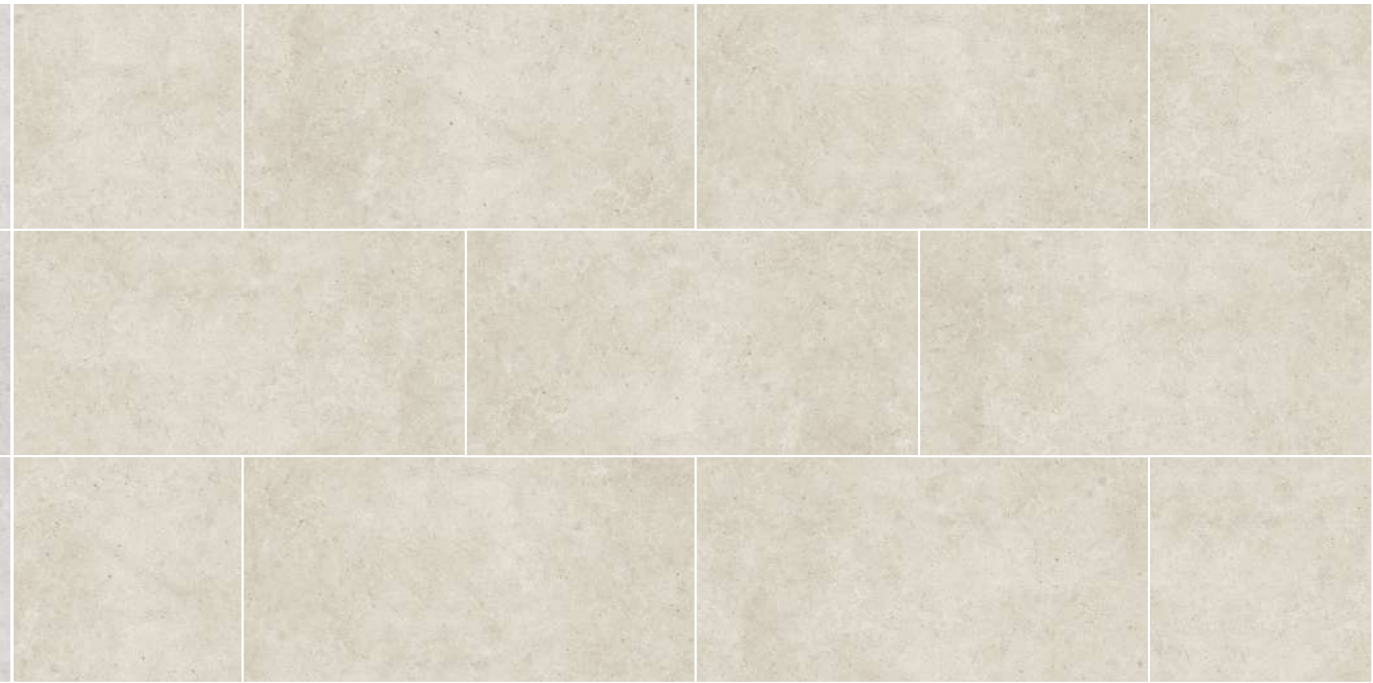

60x120cm

Available 6 faces

WHITE

TAUPE

SILVER

WHITE

TAUPE

SILVER