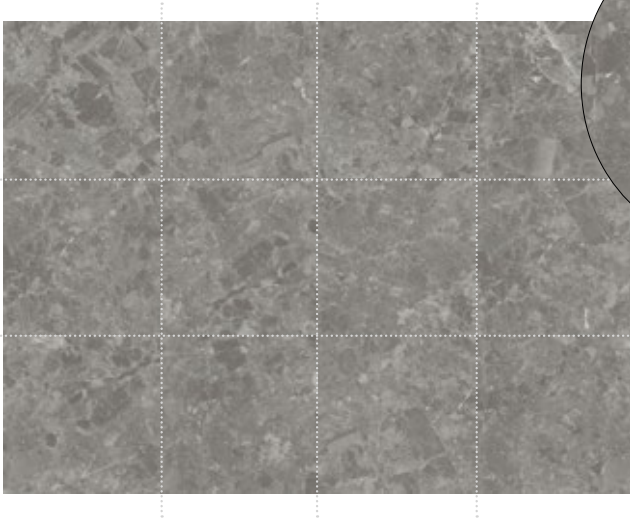

# FACES

Huge variety of faces where you can see the light shade variation of the pieces.

12 faces for  
60x60

/ Beige

6 faces for  
60x120

/ Beige

# FACES

Huge variety of faces where you can see the light shade variation of the pieces.

12 faces for  
60x60

/ Light grey

6 faces for  
60x120

/ Light grey