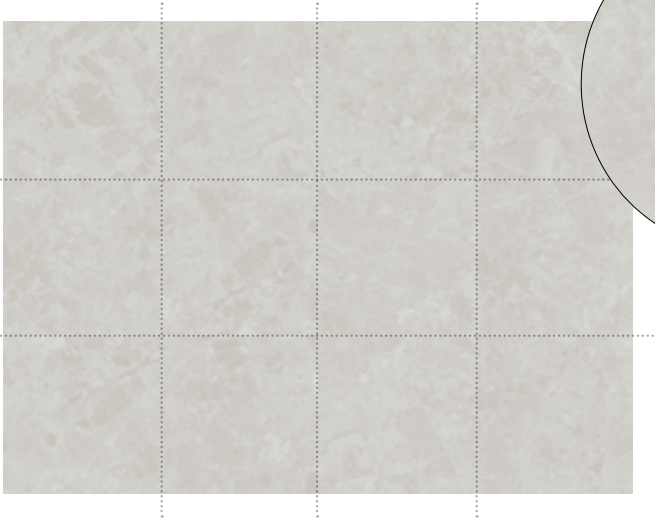

## ACCESORIES

we have matching accessories on request.

Step

Skirting

Mosaics

**Amoor / Black**  
60x120 cm

# FACES

Huge variety of faces where you can see the light shade variation of the pieces.

12 faces for  
60x60

/White

6 faces for  
60x120

/White