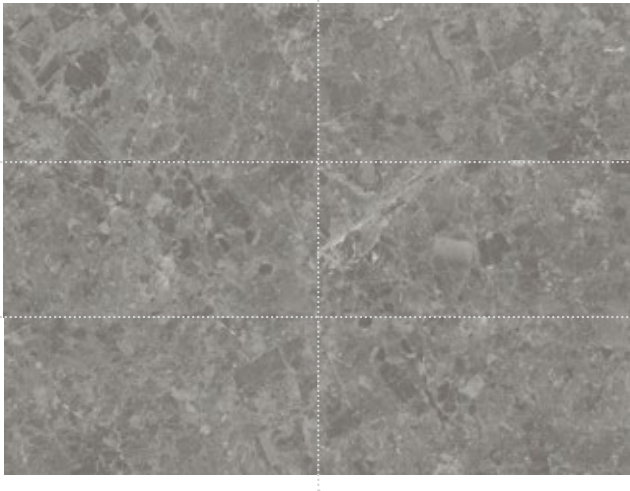

# FACES

Huge variety of faces where you can see the light shade variation of the pieces.

12 faces for  
60x60

/ Beige

6 faces for  
60x120

/ Beige

# FACES

Huge variety of faces where you can see the light shade variation of the pieces.

12 faces for  
60x60

/ Light grey

6 faces for  
60x120

/ Light grey