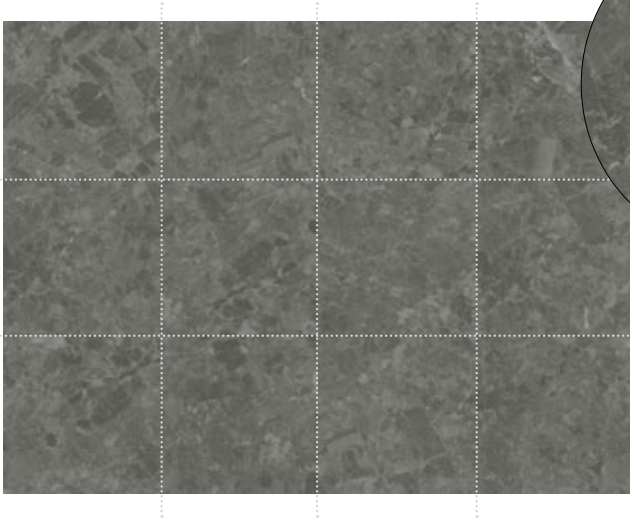

# FACES

Huge variety of faces where you can see the light shade variation of the pieces.

12 faces for  
60x60

/ Beige

6 faces for  
60x120

/ Beige

# FACES

Huge variety of faces where you can see the light shade variation of the pieces.

12 faces for  
60x60

/ Light grey

6 faces for  
60x120

/ Light grey

# FACES

Huge variety of faces where you can see the light shade variation of the pieces.

12 faces for  
60x60

/ Dark grey

6 faces for  
60x120

/ Dark grey