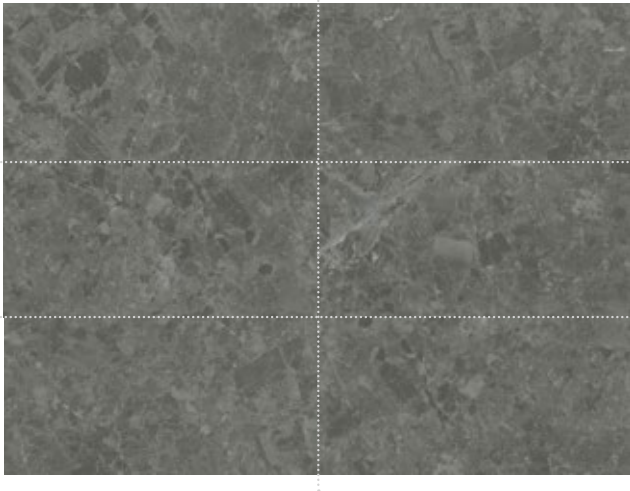

# FACES

Huge variety of faces where you can see the light shade variation of the pieces.

12 faces for  
60x60

/ Beige

6 faces for  
60x120

/ Beige

# FACES

Huge variety of faces where you can see the light shade variation of the pieces.

12 faces for  
60x60

/ Light grey

6 faces for  
60x120

/ Light grey

# FACES

Huge variety of faces where you can see the light shade variation of the pieces.

12 faces for  
60x60

/ Dark grey

6 faces for  
60x120

/ Dark grey