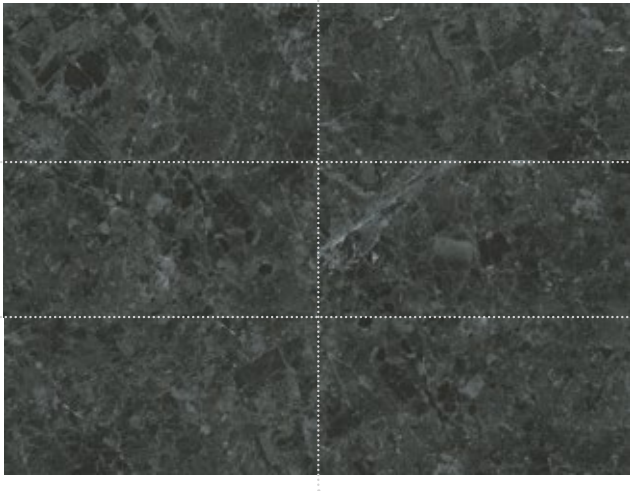

# FACES

Huge variety of faces where you can see the light shade variation of the pieces.

12 faces for  
60x60

/ Light grey

6 faces for  
60x120

/ Light grey

# FACES

Huge variety of faces where you can see the light shade variation of the pieces.

12 faces for  
60x60

/ Dark grey

6 faces for  
60x120

/ Dark grey

# FACES

Huge variety of faces where you can see the light shade variation of the pieces.

12 faces for  
60x60

/ Black

6 faces for  
60x120

/ Black

**CAYENNE**

[www.cayenne.com](http://www.cayenne.com)