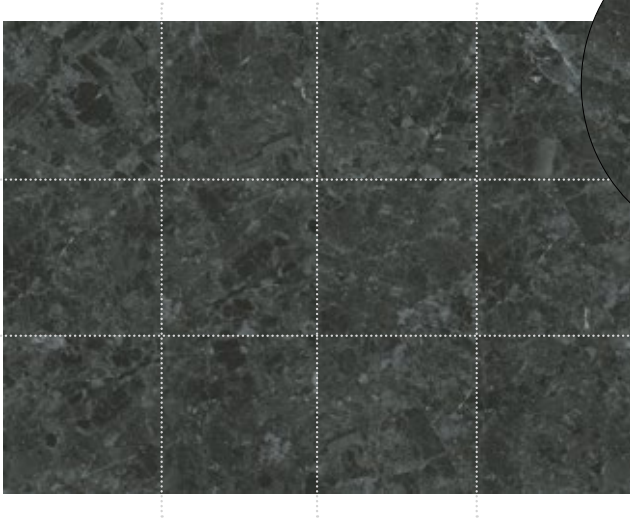

# FACES

Huge variety of faces where you can see the light shade variation of the pieces.

12 faces for  
60x60

/ Light grey

6 faces for  
60x120

/ Light grey

# FACES

Huge variety of faces where you can see the light shade variation of the pieces.

12 faces for  
60x60

/ Dark grey

6 faces for  
60x120

/ Dark grey

# FACES

Huge variety of faces where you can see the light shade variation of the pieces.

12 faces for  
60x60

/ Black

6 faces for  
60x120

/ Black

**CAYENNE**

[www.cayenne.com](http://www.cayenne.com)