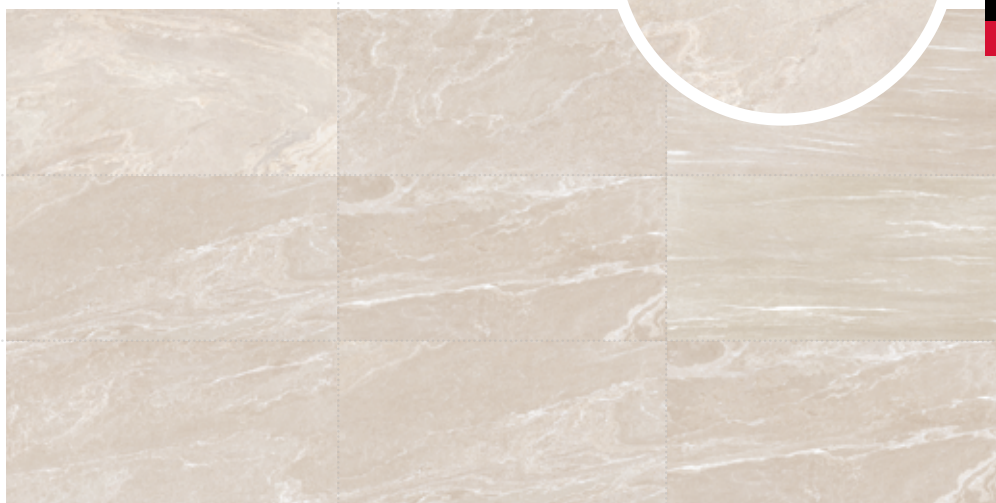

FACES

Huge variety of faces where you can see the light shade variation of the pieces.

SABBIA

9 faces for 60x120