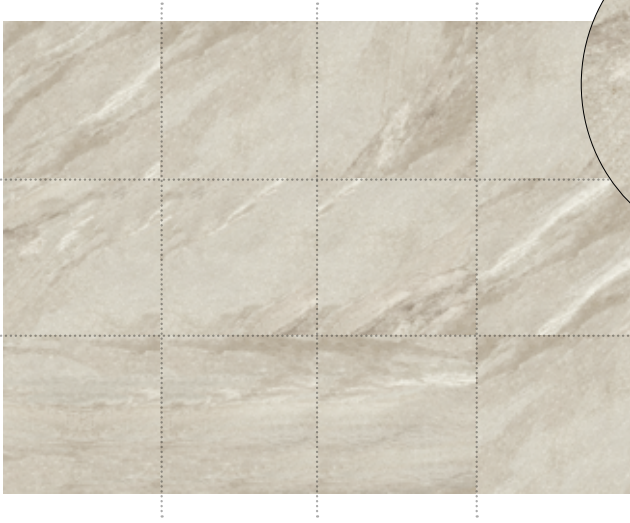

White

Beige

Grey

Antracita

SIZES

Choose the size that best suits your needs.

80x80cm

60x60cm

12 faces for
60x60

/ White

9 faces for
80x80 / White

FACES

Huge variety of faces where you can see the light shade variation of the pieces.

12 faces for
60x60

/ Beige

9 faces for
80x80 / Beige

FACES

Huge variety of faces where you can see the light shade variation of the pieces.

12 faces for
60x60

/ Grey

9 faces for
80x80 / Grey

FACES

Huge variety of faces where you can see the light shade variation of the pieces.