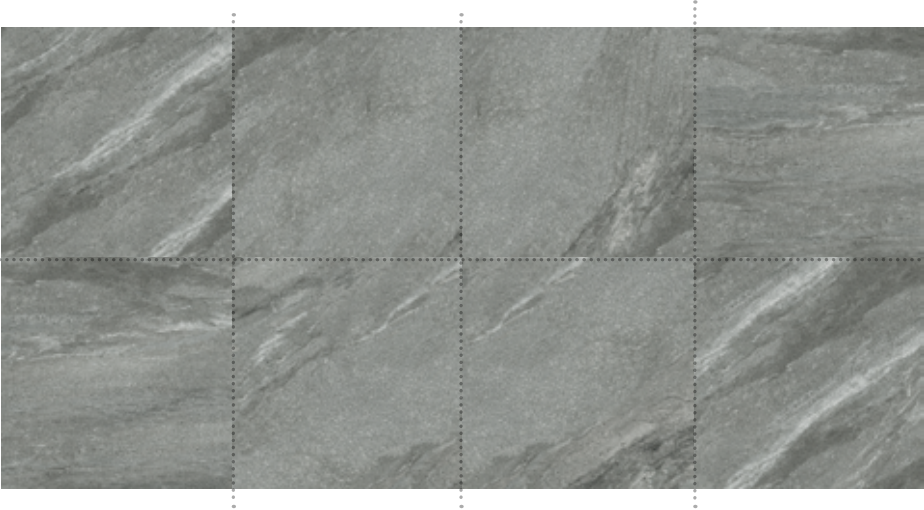

9 faces for / Antracita
80x80