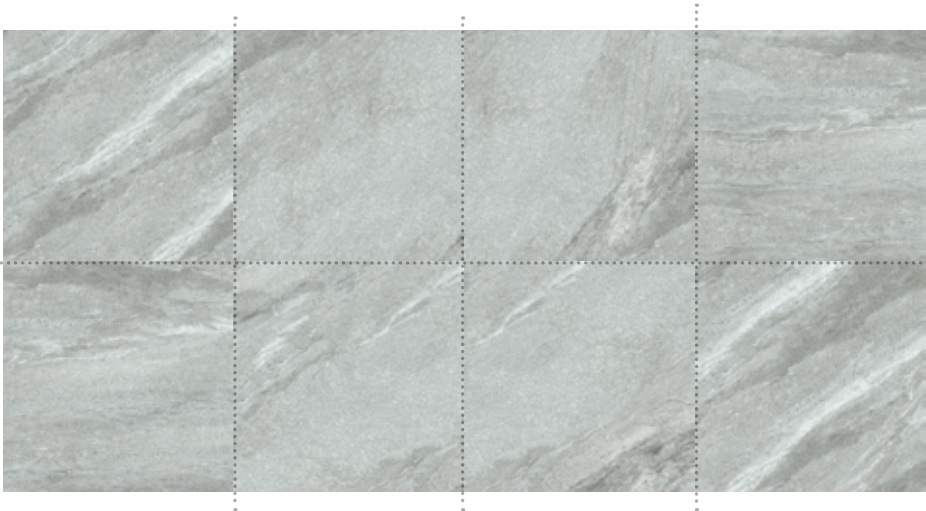

White

Beige

Grey

Antracita

SIZES

Choose the size that best suits your needs.

80x80cm

60x60cm

12 faces for
60x60

/ White

9 faces for
80x80 / White

FACES

Huge variety of faces where you can see the light shade variation of the pieces.

12 faces for
60x60

/ Beige

9 faces for
80x80 / Beige

FACES

Huge variety of faces where you can see the light shade variation of the pieces.

12 faces for
60x60

/ Grey

9 faces for
80x80 / Grey

FACES

Huge variety of faces where you can see the light shade variation of the pieces.