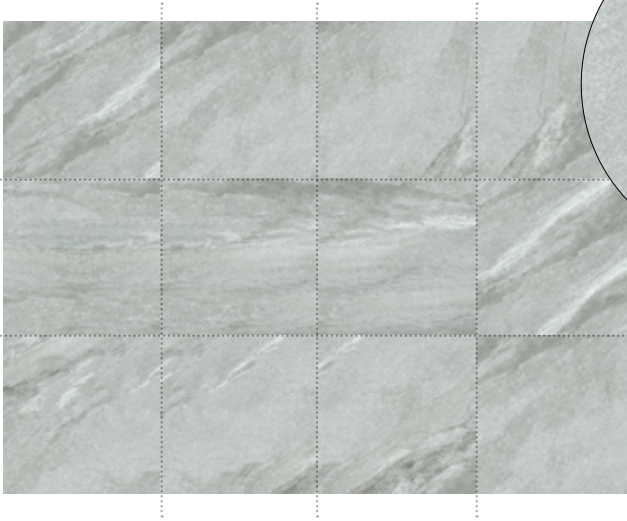

White

Beige

Grey

Antracita

SIZES

Choose the size that best suits your needs.

80x80cm

60x60cm

12 faces for
60x60

/ White

9 faces for
80x80 / White

FACES

Huge variety of faces where you can see the light shade variation of the pieces.

12 faces for
60x60

/ Beige

9 faces for
80x80 / Beige

FACES

Huge variety of faces where you can see the light shade variation of the pieces.

12 faces for
60x60

/ Grey

9 faces for
80x80 / Grey

FACES

Huge variety of faces where you can see the light shade variation of the pieces.