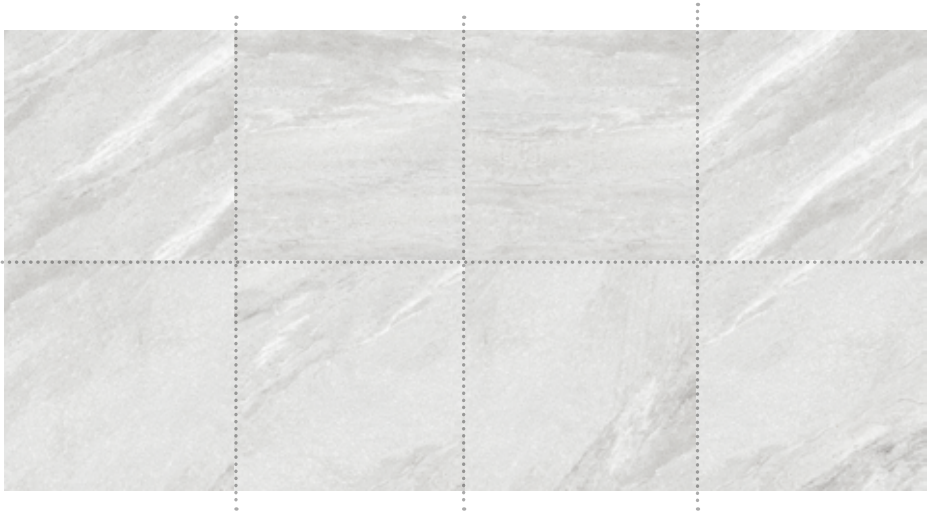

White

Beige

Grey

Antracita

SIZES

Choose the size that best suits your needs.

80x80cm

60x60cm

60x120cm

ACCESORIES

We have matching accessories on request.

Step

Skirting

Mosaics

FACES

Huge variety of faces where you can see the light shade variation of the pieces.

12 faces for
60x60

/ White

9 faces for
80x80 / White

FACES

Huge variety of faces where you can see the light shade variation of the pieces.

12 faces for
60x60

/ Beige

9 faces for
80x80 / Beige

FACES

Huge variety of faces where you can see the light shade variation of the pieces.

12 faces for
60x60

/ Grey

9 faces for
80x80 / Grey

FACES

Huge variety of faces where you can see the light shade variation of the pieces.