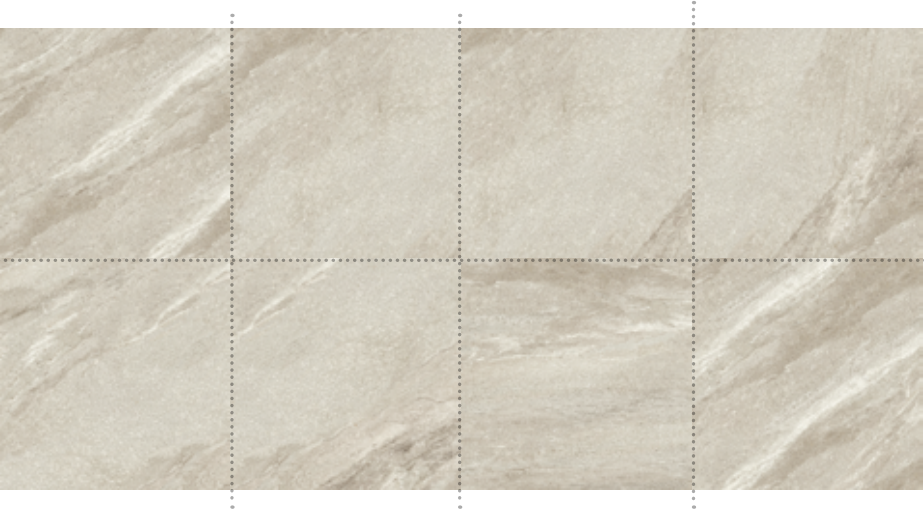

White

Beige

Grey

Antracita

SIZES

Choose the size that best suits your needs.

80x80cm

60x60cm

12 faces for
60x60

/ White

9 faces for
80x80 / White

FACES

Huge variety of faces where you can see the light shade variation of the pieces.

12 faces for
60x60

/ Beige

9 faces for
80x80 / Beige

FACES

Huge variety of faces where you can see the light shade variation of the pieces.

12 faces for
60x60

/ Grey

9 faces for
80x80 / Grey

FACES

Huge variety of faces where you can see the light shade variation of the pieces.