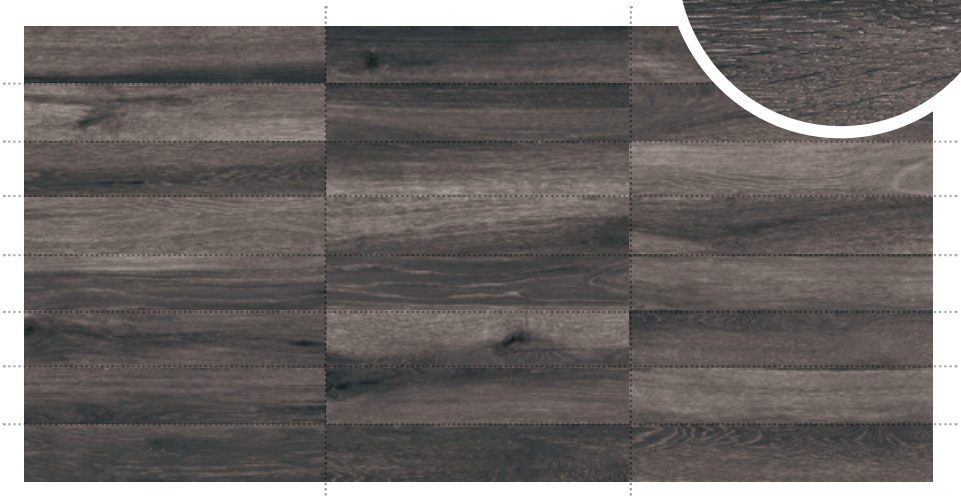

we have matching accessories on request.

Step

Skirting

Mosaics

FACES

Huge variety of faces where you can see the light shade variation of the pieces.

24 faces for 15x90

CAYENNE