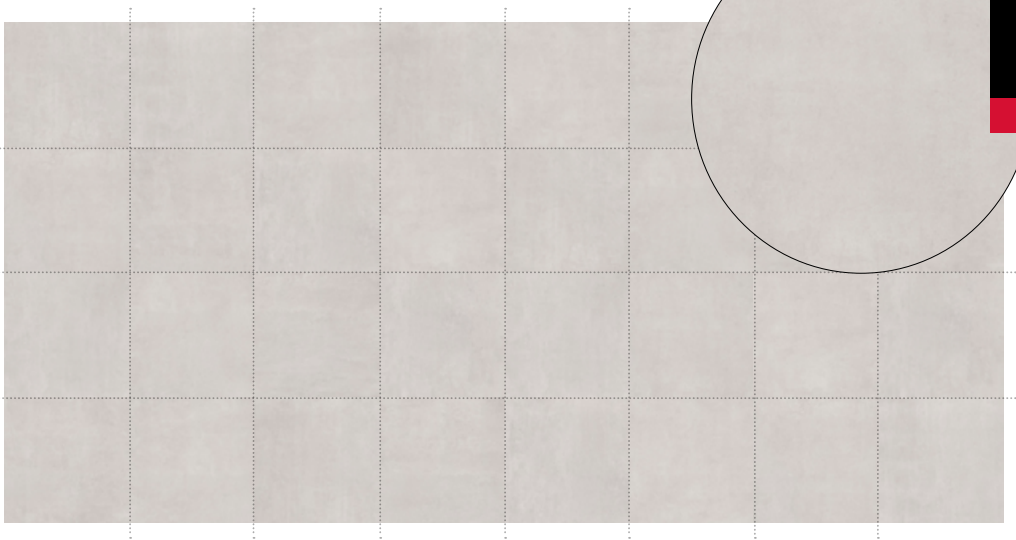

FACES

Huge variety of faces where you can see the light shade variation of the pieces.

32 faces for / Beige
60x60

FACES

Huge variety of faces where you can see the light shade variation of the pieces.

32 faces for / Light grey
60x60

32 faces for / Dark grey
60x60

FACES

Huge variety of faces where you can see the light shade variation of the pieces.

32 faces for / White
60x60

CAYENNE

www.cayenne.com