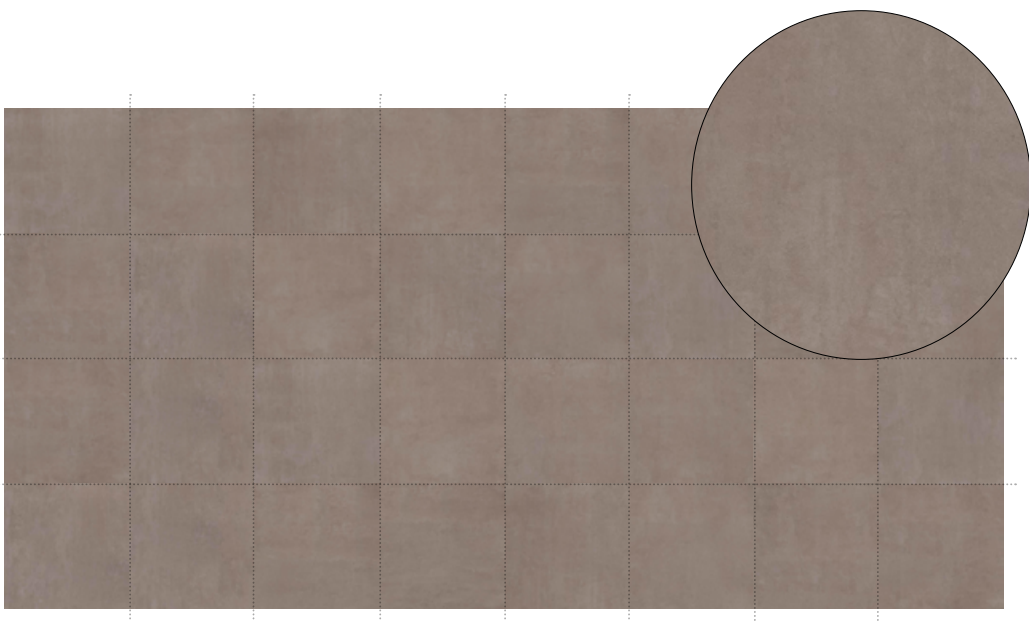

FACES

Huge variety of faces where you can see the light shade variation of the pieces.

32 faces for / Beige
60x60

FACES

Huge variety of faces where you can see the light shade variation of the pieces.

32 faces for / Light grey
60x60

32 faces for / Dark grey
60x60

FACES

Huge variety of faces where you can see the light shade variation of the pieces.

32 faces for / White
60x60

CAYENNE

www.cayenne.com