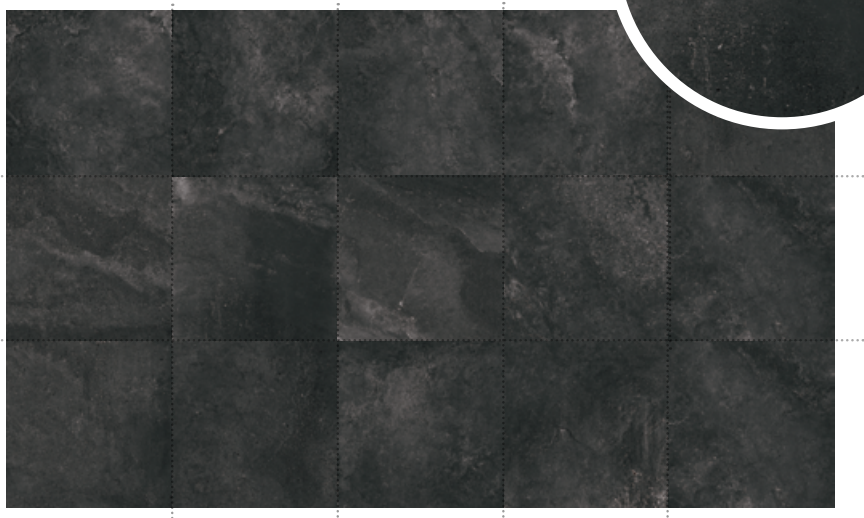

## COLOURS

Choose the color you like the most.

White

Sand

Light Grey

Dark Grey

Black

## FACES

Huge variety of faces where you can see the light shade variation of the pieces.

14 faces for  
60x60

**CAYENNE**

[www.cayenne.com](http://www.cayenne.com)