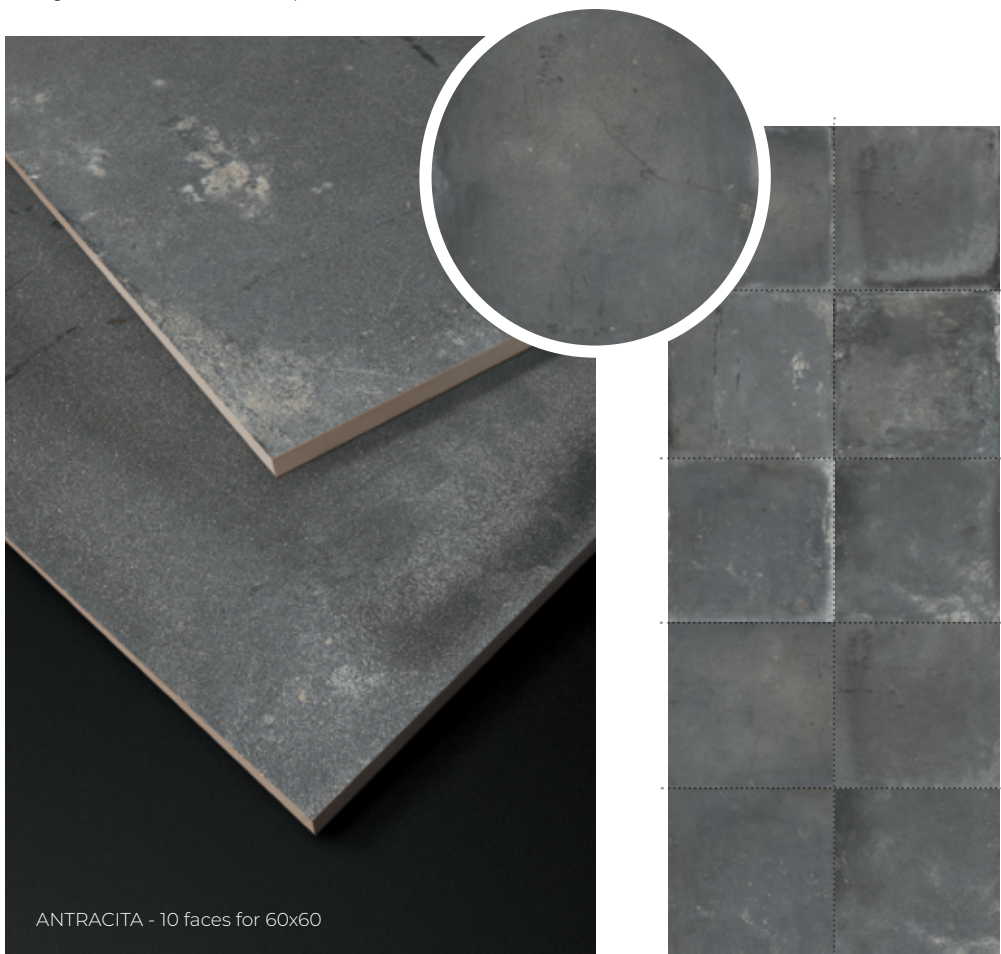

CAYYENNE

Mist

1 SIZE
60x60

1 FINISH
Matt

3 COLOURS
Silver, grey,
antracita

Silver & grey
60 x 60cm / 24" x 24"

Antracita & grey
60 x 60cm / 24" x 24"

SILVER

FACES

Huge variety of faces where you can see the light shade variation of the pieces.

SILVER - 10 faces for 60x60

GREY

FACES

Huge variety of faces where you can see the light shade variation of the pieces.

GREY - 10 faces for 60x60

ANTRACITA

FACES

Huge variety of faces where you can see the light shade variation of the pieces.

ANTRACITA - 10 faces for 60x60

CAYENNE

www.cayenne.com