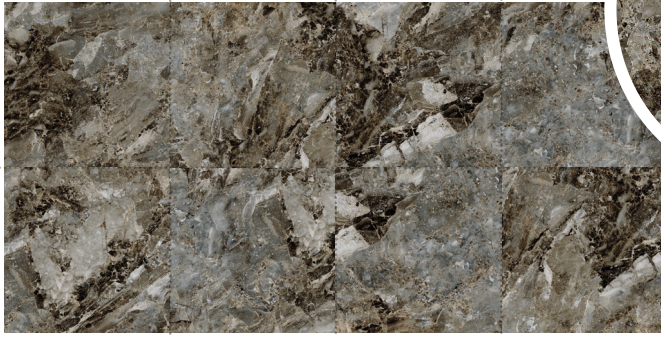

CAYYENNE

Itaca

1 SIZE
60x60

1 FINISH
Full polished

2 COLOURS
Grey, negro

COLOURS

Choose the color you like the most.

Grey

Negro

ACCESORIES

we have matching accessories on request.

Step

Skirting

Mosaics

FACES

Huge variety of faces where you can see the light shade variation of the pieces.

9 faces for 60x60

Grey
60 x 60cm / 24" x 24"

CAYENNE

www.cayenne.com