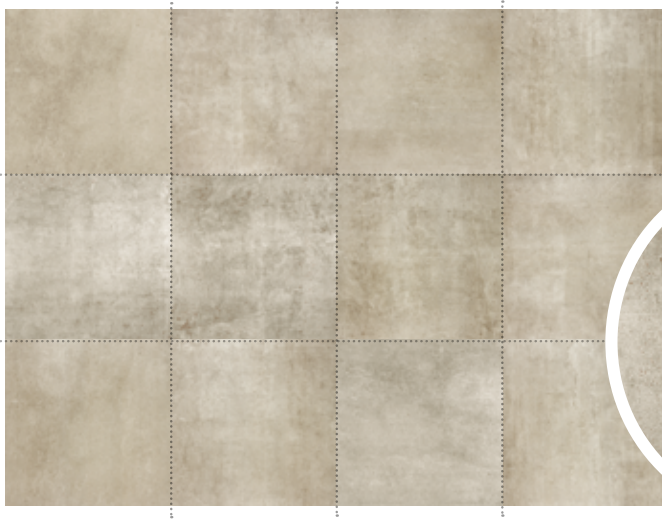

CAYYENNE

Highway

5 SIZES
80x80, 60x60, 30x60

2 FINISHES
Matt, lappato

3 COLOURS
Sabbia, cemento,
antracita

HIGHWAY

Antracita
60 x 60cm / 24" x 24"

Sabbia
60 x 60cm / 24" x 24"

Cemento
60 x 60cm / 24" x 24"

Antracita
60 x 60cm / 24" x 24"

COLOURS

Choose the color you like the most.

Sabbia

Cemento

Antracita

ACCESORIES

we have matching accessories on request.

Step

Skirting

Mosaics

FACES

Huge variety of faces where you can see the light shade variation of the pieces.

12 faces for 60x60

CEMENTO

FACES

Huge variety of faces where you can see the light shade variation of the pieces.

12 faces for 60x60

ANTRACITA

FACES

Huge variety of faces where you can see the light shade variation of the pieces.

12 faces for 60x60