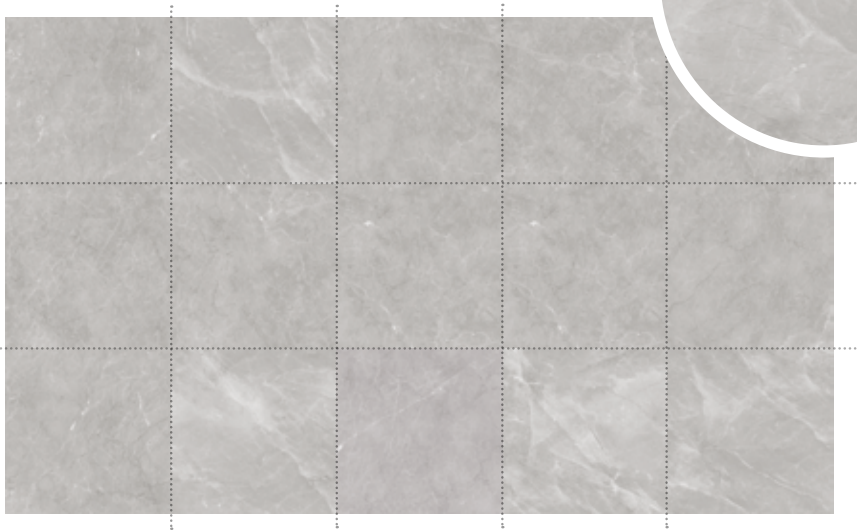

## FACES

Huge variety of faces where you can see the light shade variation of the pieces.

15 faces for 60x60  
7 faces for 60x120

HERITAGE

Beige  
60 x 60cm / 24" x 24"

**CAYENNE**

[www.cayenne.com](http://www.cayenne.com)