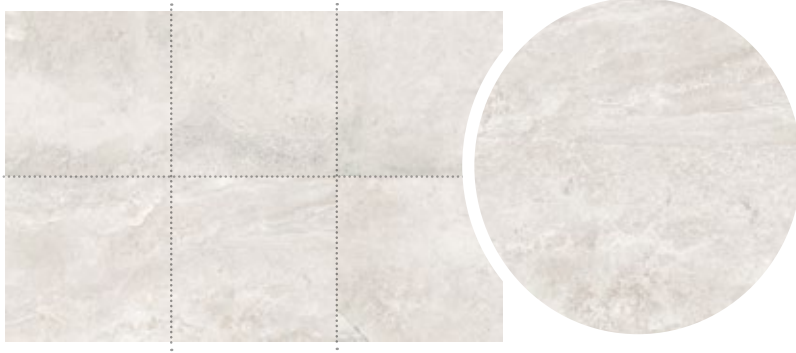

## COLOURS

Choose the color you like the most.

Ivory

Silver

Grey

Tortora

Antracita

## FACES

Huge variety of faces where you can see the light shade variation of the pieces.

**Ivory**

6 faces for 60x60

## FACES

Huge variety of faces where you can see the light shade variation of the pieces.

**Silver**

6 faces for 60x60