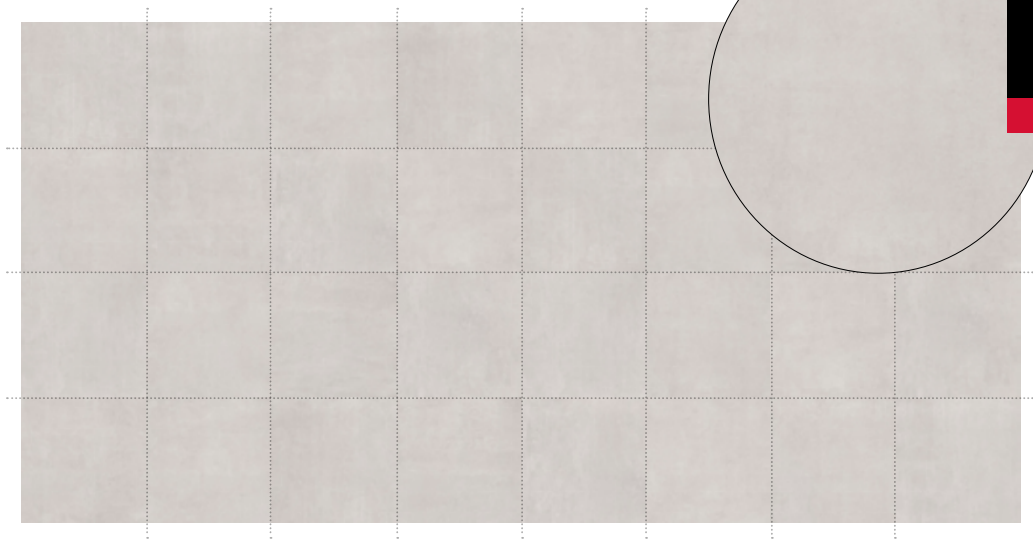

CAYYENNE

Spazio

1 **SIZE**
60x60cm

3 **FINISHES**
Matt, lappato, anti slip

4 **COLOURS**
White, light grey,
beige, dark grey

Spazio / Dark grey
60x60 cm

SPAZIO

Spazio / Beige
60x60 cm

Beige

White

ACCESSORIES

we have matching accessories on request.

Step

Skirting

Mosaics

FACES

Huge variety of faces where you can see the light shade variation of the pieces.

32 faces for / Beige
60x60

FACES

Huge variety of faces where you can see the light shade variation of the pieces.

32 faces for / Light grey
60x60