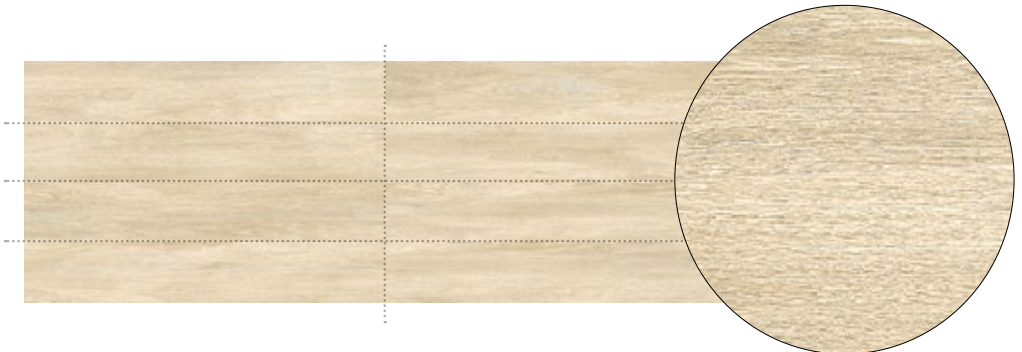

Mosaics

FACES

Huge variety of faces where you can see the light shade variation of the pieces.

8 faces for
15X90cm / Nuez

FACES

Huge variety of faces where you can see the light shade variation of the pieces.

8 faces for
15X90cm / Cherry

8 faces for
15X90cm / Roble

8 faces for
15X90cm / Vanilla

FACES

Huge variety of faces where you can see the light shade variation of the pieces.

8 faces for
15X90cm / White

8 faces for
15X90cm / Grey