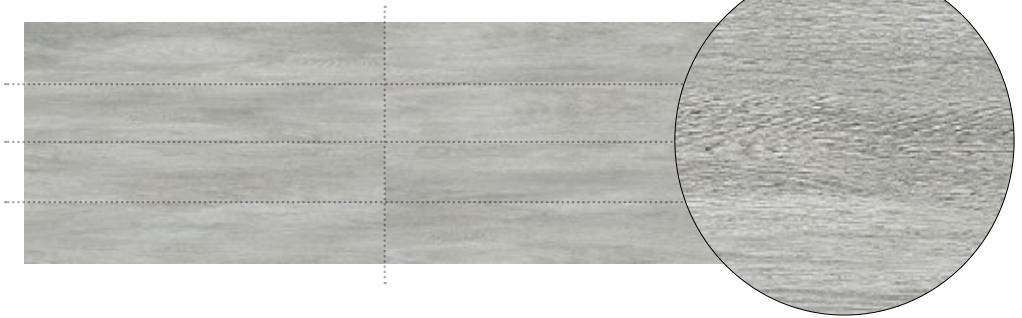

8 faces for
15X90cm / Cherry

8 faces for
15X90cm / Roble

8 faces for
15X90cm / Vanilla

FACES

Huge variety of faces where you can see the light shade variation of the pieces.

8 faces for
15X90cm / White

8 faces for
15X90cm / Grey