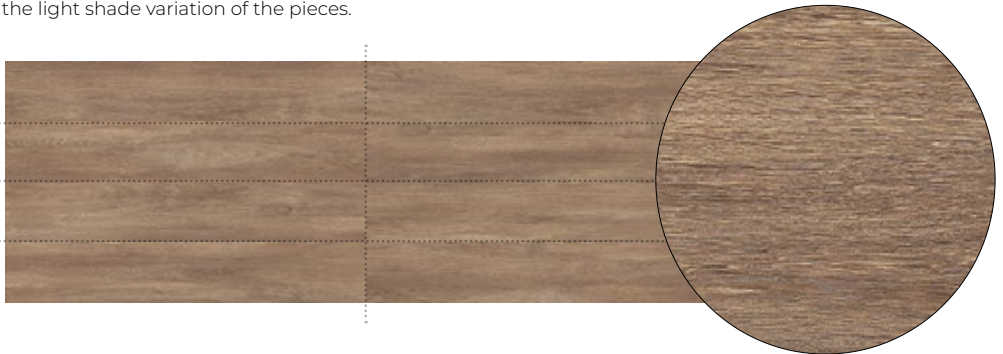

Roble

Vanilla

White

Grey

ACCESSORIES

we have matching accessories on request.

Step

Skirting

Mosaics

FACES

Huge variety of faces where you can see the light shade variation of the pieces.

8 faces for
15X90cm / Nuez

FACES

Huge variety of faces where you can see the light shade variation of the pieces.