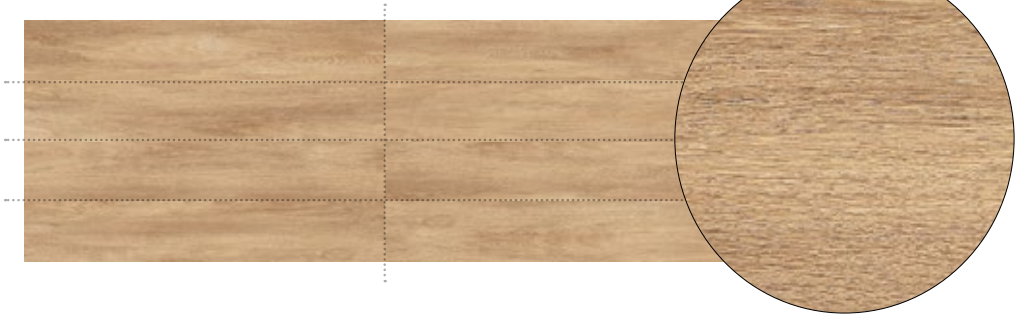

8 faces for
15X90cm / Roble