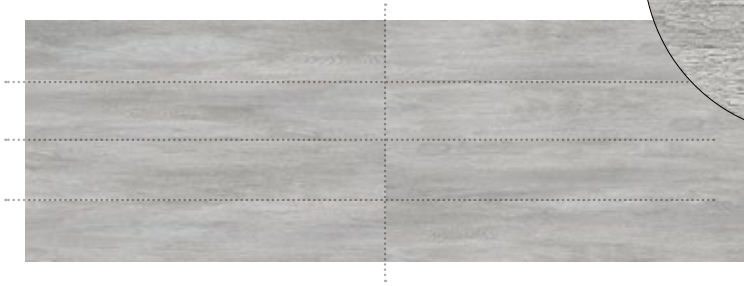

FACES

Huge variety of faces where you can see the light shade variation of the pieces.

8 faces for / White
15x90cm