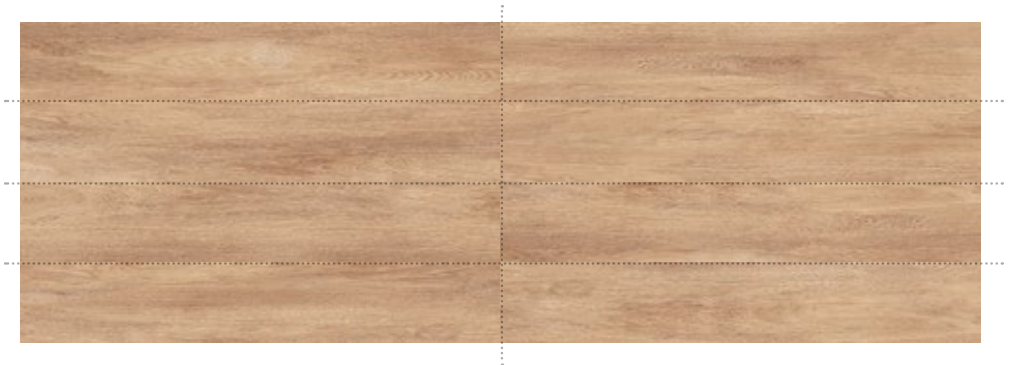

ARTIC

8 faces for
15x90cm / Cherry

8 faces for
20x120cm / Cherry

FACES

Huge variety of faces where you can see the light shade variation of the pieces.

ARTIC

8 faces for
15x90cm / Roble

8 faces for
20x120cm / Roble

FACES

Huge variety of faces where you can see the light shade variation of the pieces.

8 faces for
15x90cm / Vanilla

8 faces for
20x120cm / Vanilla

FACES

Huge variety of faces where you can see the light shade variation of the pieces.