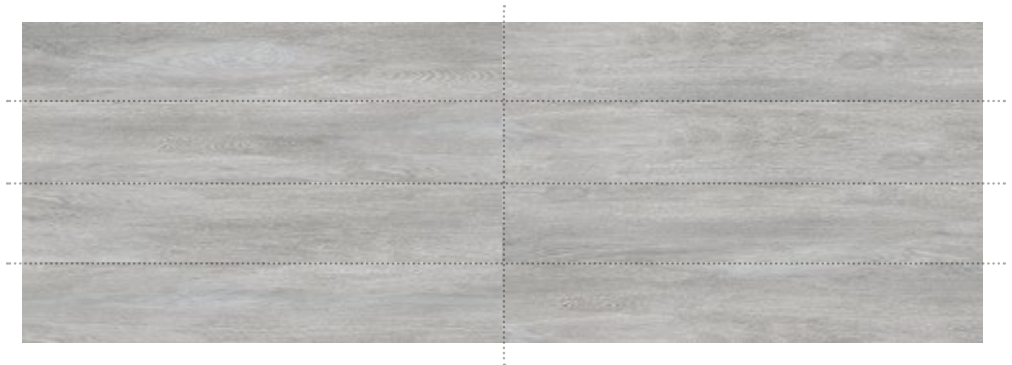

FACES

Huge variety of faces where you can see the light shade variation of the pieces.

8 faces for
15x90cm / Vanilla

8 faces for
20x120cm / Vanilla

FACES

Huge variety of faces where you can see the light shade variation of the pieces.

8 faces for / White
15x90cm

8 faces for / White
20x120cm

FACES

Huge variety of faces where you can see the light shade variation of the pieces.

8 faces for / White
15x90cm

8 faces for / White
20x120cm

CAYENNE