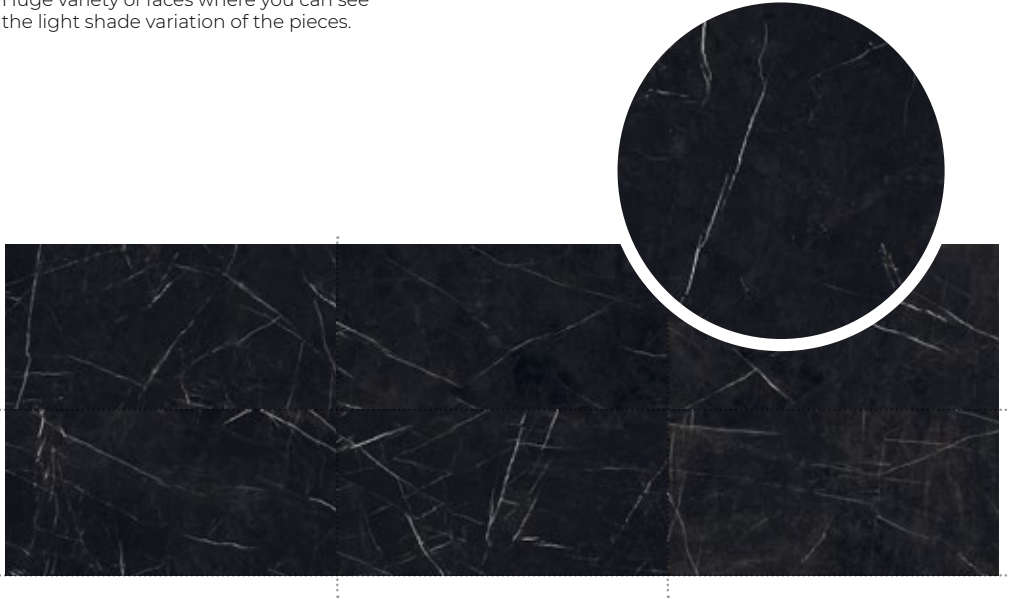

Huge variety of faces where you can see the light shade variation of the pieces.

6 faces for 60x120

Nero
60 x 120cm / 24" x 48"

NERO MARQUINA

CAYENNE

www.cayenne.com