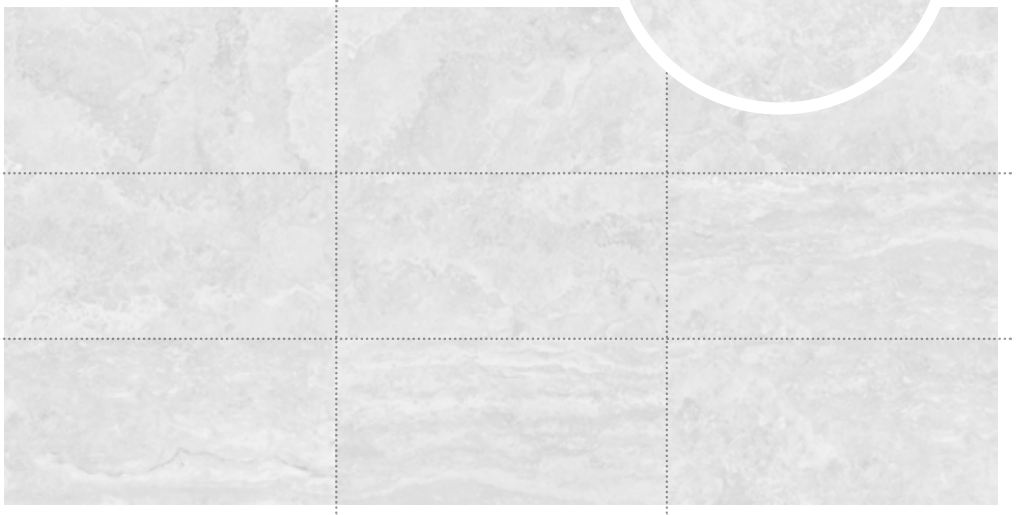

Grey
60 x 60cm / 24" x 24"

COLOURS

Choose the color you like the most.

Beige

Grey

White

ACCESSORIES

we have matching accessories on request.

Step

Skirting

Mosaics

FACES

Huge variety of faces where you can see the light shade variation of the pieces.

36 faces for 30x60
18 faces for 60x60
9 faces for 60x120

Beige
60 x 60cm / 24" x 24"

NEW TRAVERTINE

SIZES & FINISHES

Three different finishes designed for each home space.

glazed tiles

light shade variation

	120x120	60x120	60x60	30x60	30x30	60x120x2	60x60x2	30x60x2
Matt			●	●	●			
Full polished	●	●	●	●	●			
Antislip						●	●	●